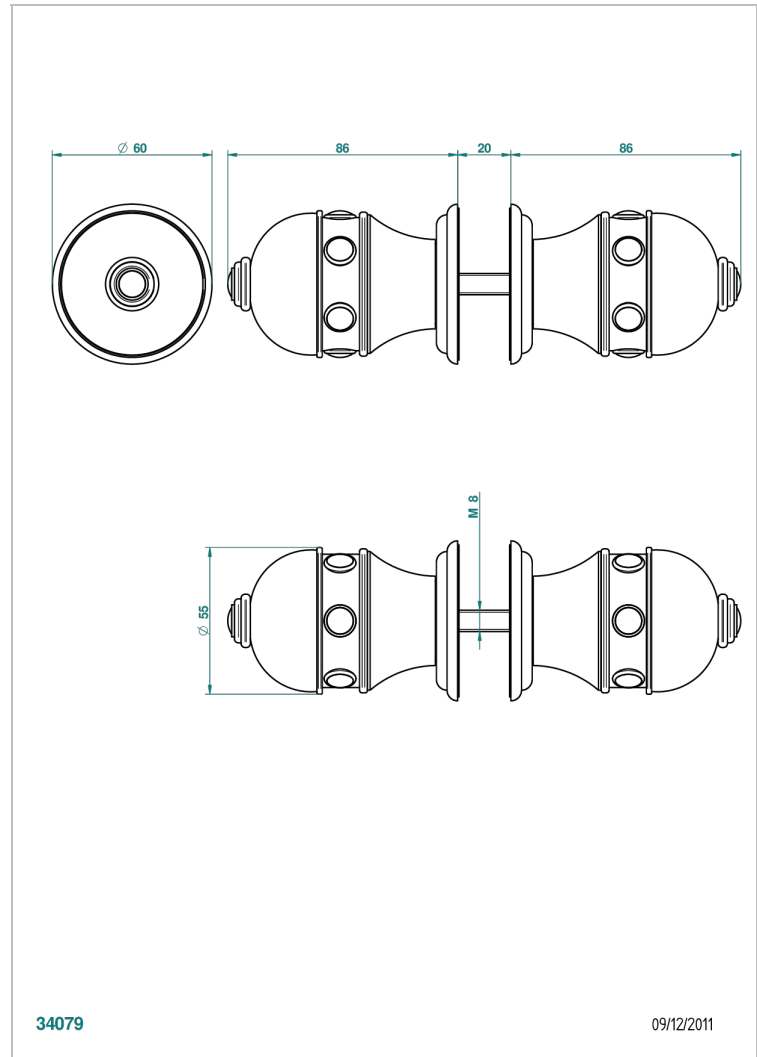

SULLY LAPIS LAZULI

A1W-638V

Pair of large door knobs

THG®
PARIS

CHARACTERISTIC

- Sully Lapis Lazuli
- Pair of large door knobs

AVAILABLE FINITIONS

Antique nickel - H28
Black ceram - D30
Blush PVD - H62
Brass color PVD - H49
Brown bronze color PVD - F33
Gold color PVD - H52

Graphite PVD - H64
Matt Umber PVD - H67
Matt blush PVD - H60
Matt brass color PVD - H50
Matt brown bronze color PVD - F34
Matt chrome - C02

Matt gold - F07
Matt gold color PVD - H53
Matt graphite PVD - H65
Matt nickel (color finish) - C01
Matt nickel color PVD - H56
Nickel color PVD - H55

Polished chrome (color finish) - A02
Polished chrome / Polished gold (color finish) - G02
Polished gold (color finish) - F01
Polished nickel - B01
Soft gold - F30
Soft matt gold - F31
Umber PVD - H66