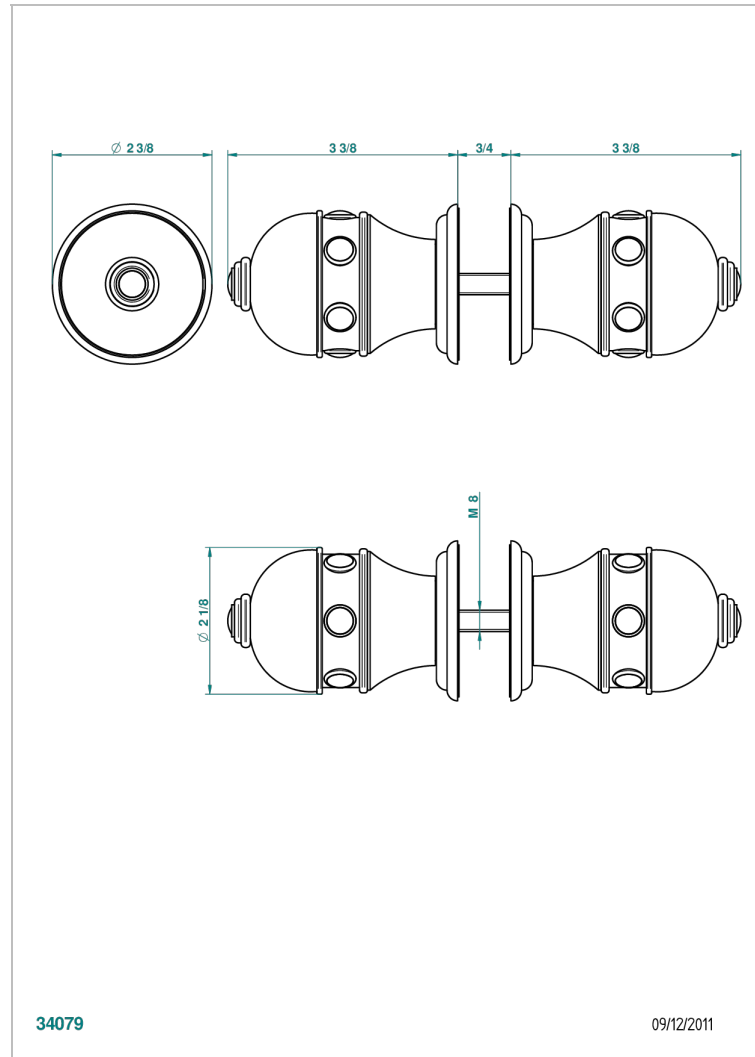

SULLY LAPIS LAZULI

A1W-638V

Pair of large door knobs

CHARACTERISTIC

- Sully Lapis Lazuli
- Pair of large door knobs

AVAILABLE FINITIONS

Antique nickel - H28
Black ceram - D30
Blush PVD - H62
Brass color PVD - H49
Brown bronze color PVD - F33
Gold color PVD - H52