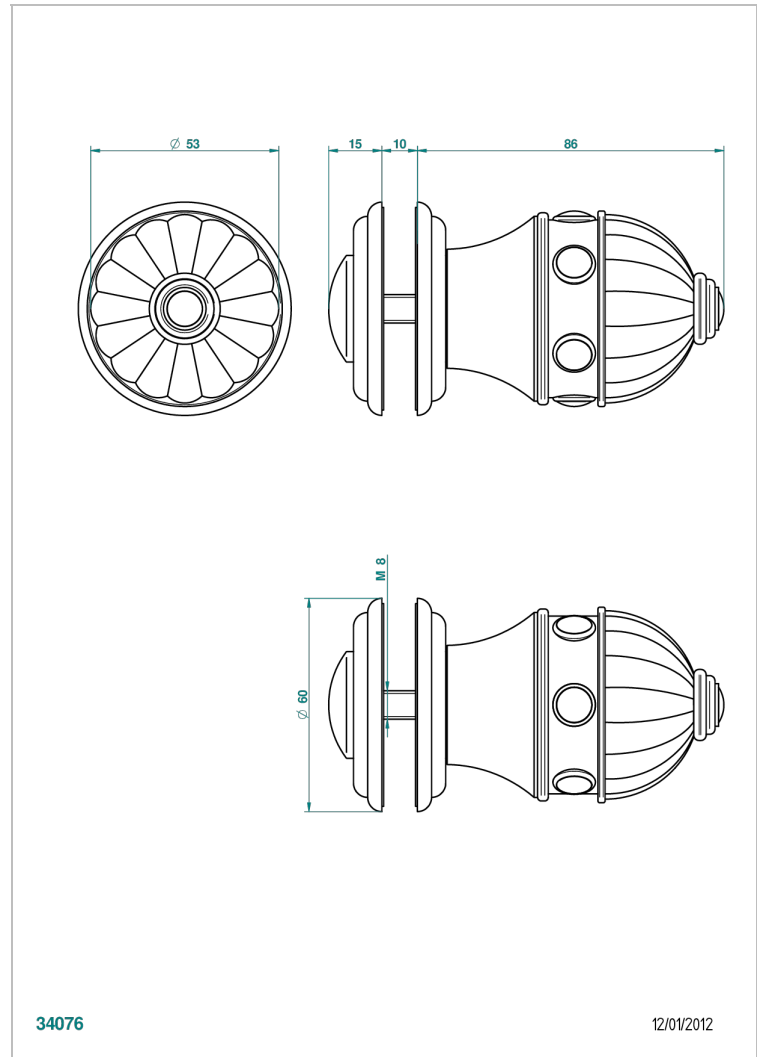

# CHEVERNY RED JASPER

A1U-639V

Large door knob

THG<sup>®</sup>  
PARIS

## CHARACTERISTIC

- Cheverny red Jasper
- Large door knob

## AVAILABLE FINITIONS

Antique nickel - H28  
Black ceram - D30  
Blush PVD - H62  
Brass color PVD - H49  
Brown bronze color PVD - F33  
Gold color PVD - H52

Graphite PVD - H64  
Matt Umber PVD - H67  
Matt blush PVD - H60  
Matt brass color PVD - H50  
Matt brown bronze color PVD - F34  
Matt chrome - C02