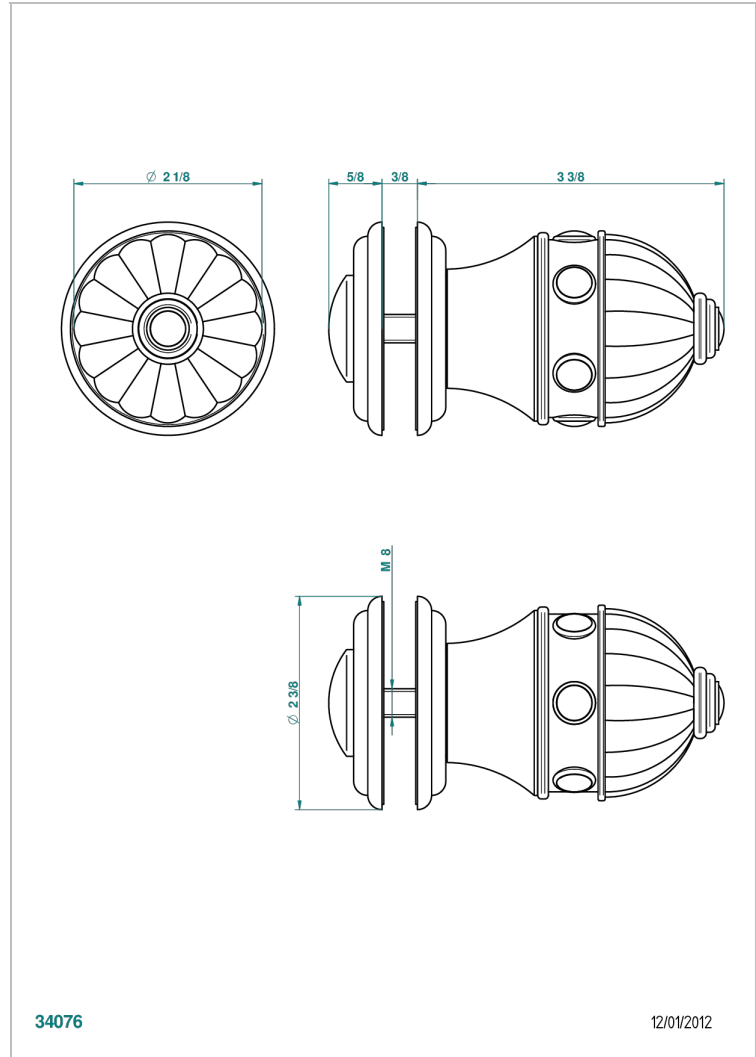

CHEVERNY RED JASPER

A1U-639V

Large door knob

THG
PARIS

34076

12/01/2012

CHARACTERISTIC

- Cheverny red Jasper
- Large door knob

AVAILABLE FINITIONS

Antique nickel - H28
Black ceram - D30
Blush PVD - H62
Brass color PVD - H49
Brown bronze color PVD - F33
Gold color PVD - H52

Graphite PVD - H64
Matt Umber PVD - H67
Matt blush PVD - H60
Matt brass color PVD - H50
Matt brown bronze color PVD - F34
Matt chrome - C02