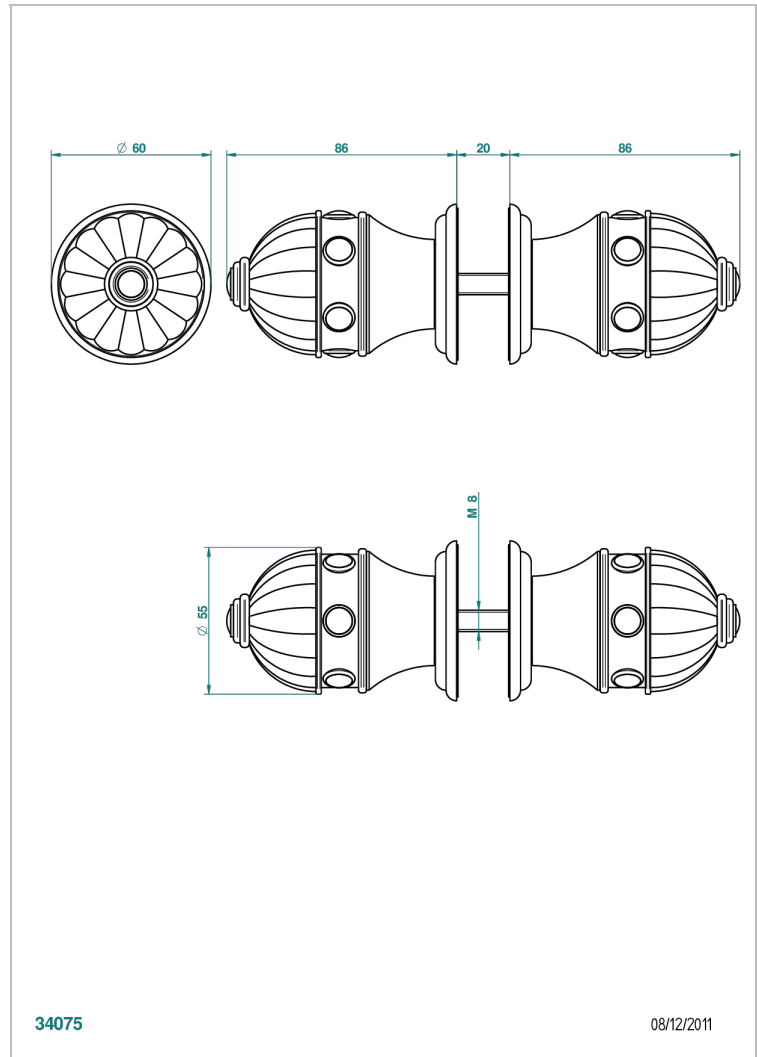

# CHEVERNY RED JASPER

A1U-638V

Pair of large door knobs

THG<sup>®</sup>  
PARIS

## CHARACTERISTIC

- Cheverny red Jasper
- Pair of large door knobs