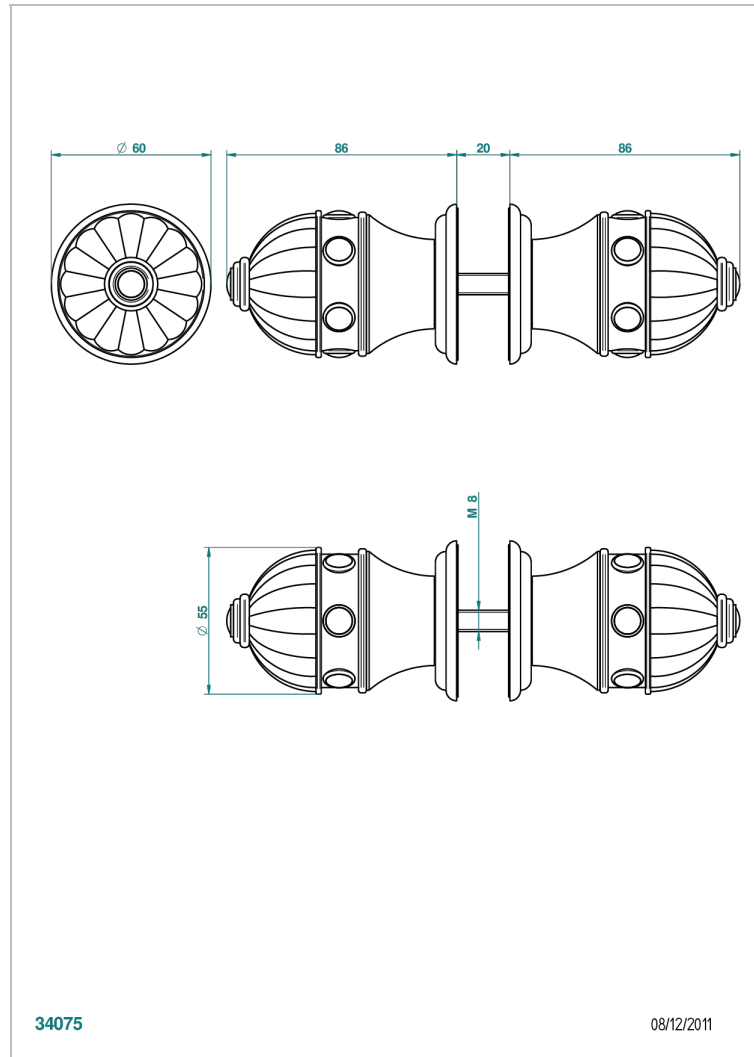

CHEVERNY RED JASPER

A1U-638V

Pair of large door knobs

THG[®]
PARIS

CHARACTERISTIC

- Cheverny red Jasper
- Pair of large door knobs

AVAILABLE FINITIONS

Antique nickel - H28
Black ceram - D30
Blush PVD - H62
Brass color PVD - H49
Brown bronze color PVD - F33
Gold color PVD - H52