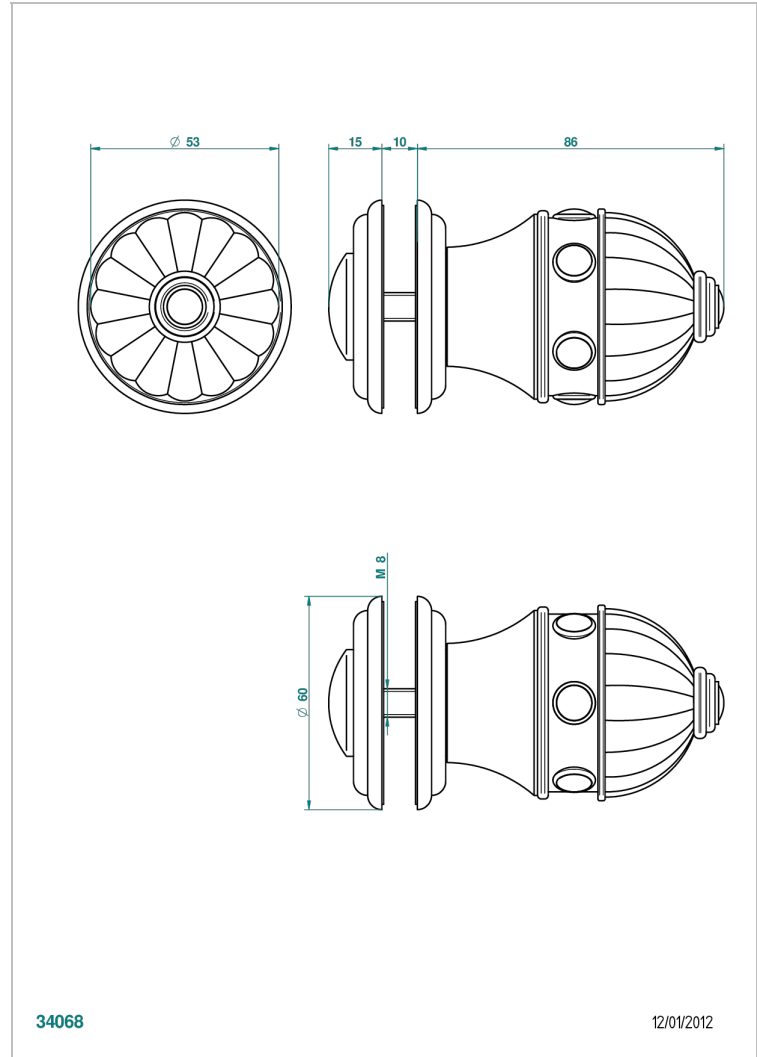

CHEVERNY LAPIS LAZULI

A1T-639V

Large knob

THG[®]
PARIS

CHARACTERISTIC

- Cheverny Lapis Lazuli
- Large knob

AVAILABLE FINITIONS

Black ceram - D30
Blush PVD - H62
Brass color PVD - H49
Brown bronze color PVD - F33
Chrome polished - A02
Chrome polished / gold polished - G02

Matt nickel color PVD - H56
Nickel antique / Sovereign - H28
Nickel color PVD - H55
Nickel polished - B01
Soft gold - F30
Soft matt gold - F31

Umber PVD - H66