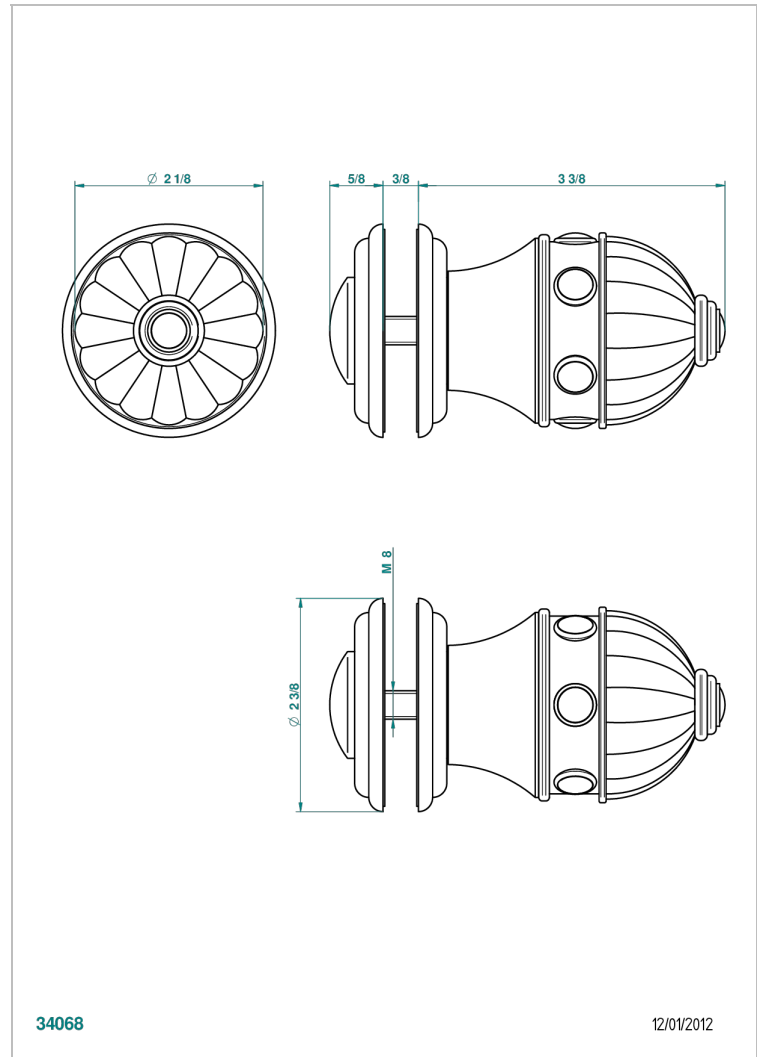

CHEVERNY LAPIS LAZULI

A1T-639V

Large knob

THG[®]
PARIS

CHARACTERISTIC

- Cheverny Lapis Lazuli
- Large knob

AVAILABLE FINITIONS

Black ceram - D30
Blush PVD - H62
Brass color PVD - H49
Brown bronze color PVD - F33
Chrome polished - A02
Chrome polished / gold polished - G02