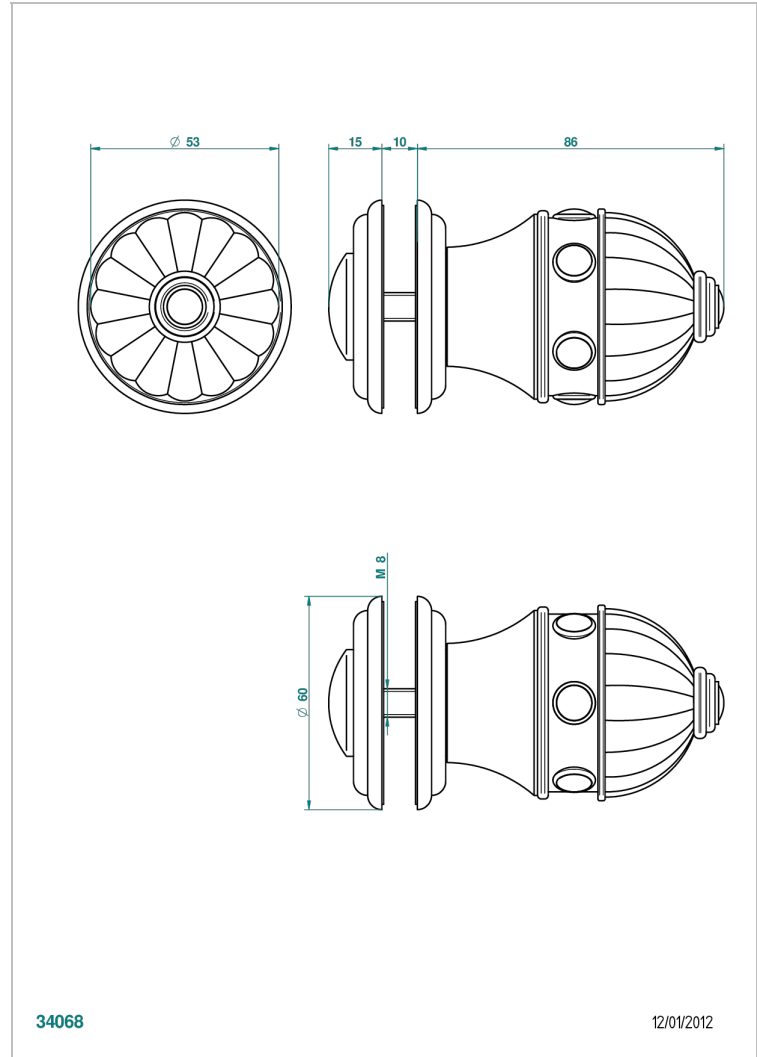

# CHEVERNY LAPIS LAZULI

A1T-639V

Large door knob

THG<sup>®</sup>  
PARIS

34068

12/01/2012

## CHARACTERISTIC

- Cheverny Lapis Lazuli
- Large door knob

## AVAILABLE FINITIONS

Antique nickel - H28  
Black ceram - D30  
Blush PVD - H62  
Brass color PVD - H49  
Brown bronze color PVD - F33  
Gold color PVD - H52

Graphite PVD - H64  
Matt Umber PVD - H67  
Matt blush PVD - H60  
Matt brass color PVD - H50  
Matt brown bronze color PVD - F34  
Matt chrome - C02