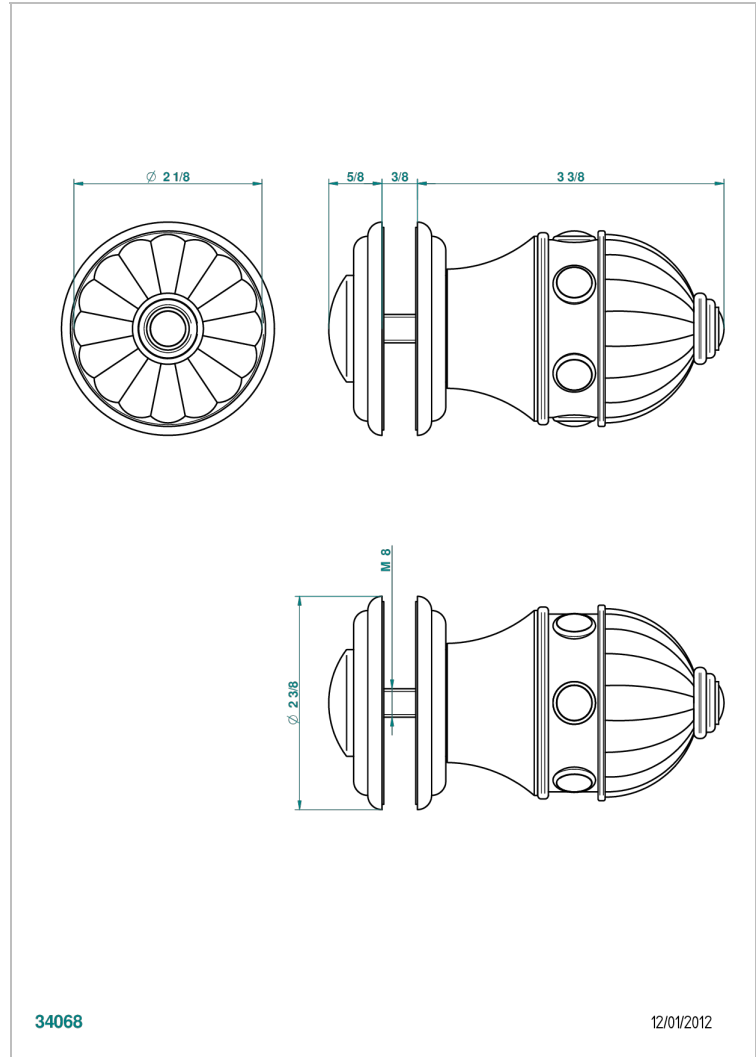

CHEVERNY LAPIS LAZULI

A1T-639V

Large door knob

THG[®]
PARIS

CHARACTERISTIC

- Cheverny Lapis Lazuli
- Large door knob

AVAILABLE FINITIONS

Antique nickel - H28
Black ceram - D30
Blush PVD - H62
Brass color PVD - H49
Brown bronze color PVD - F33
Gold color PVD - H52