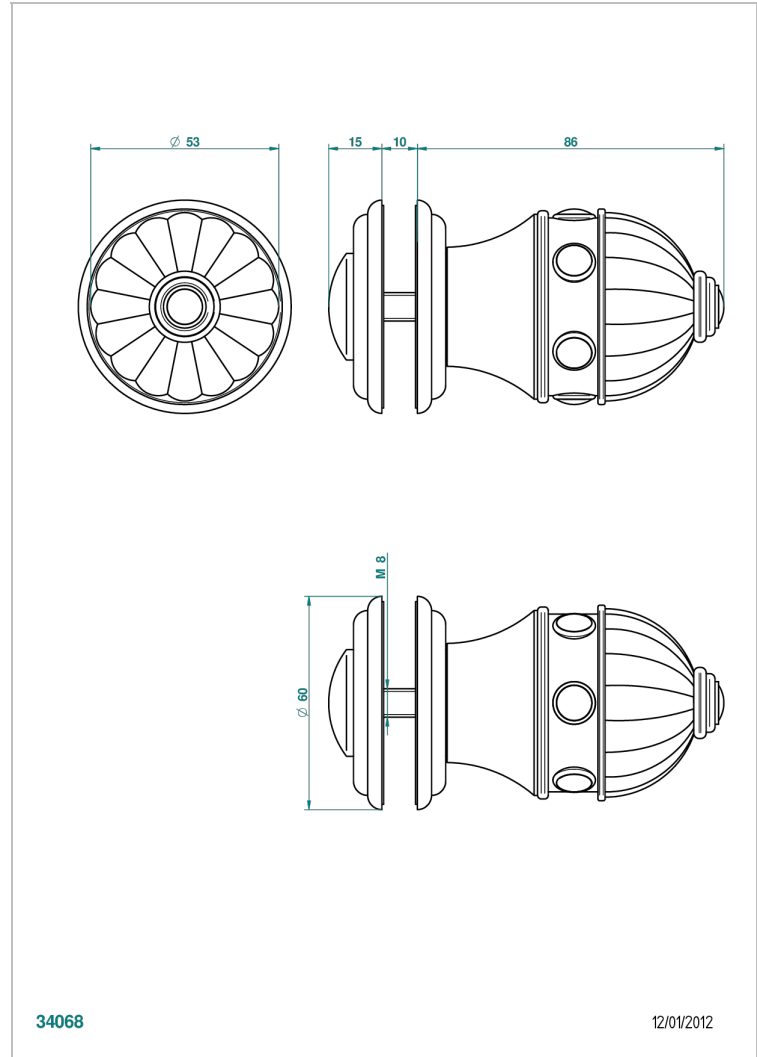

CHEVERNY LAPIS LAZULI

A1T-639V

Large door knob

THG[®]
PARIS

CHARACTERISTIC

- Cheverny Lapis Lazuli
- Large door knob

AVAILABLE FINITIONS

Antique nickel - H28
Black ceram - D30
Blush PVD - H62
Brass color PVD - H49
Brown bronze color PVD - F33
Gold color PVD - H52