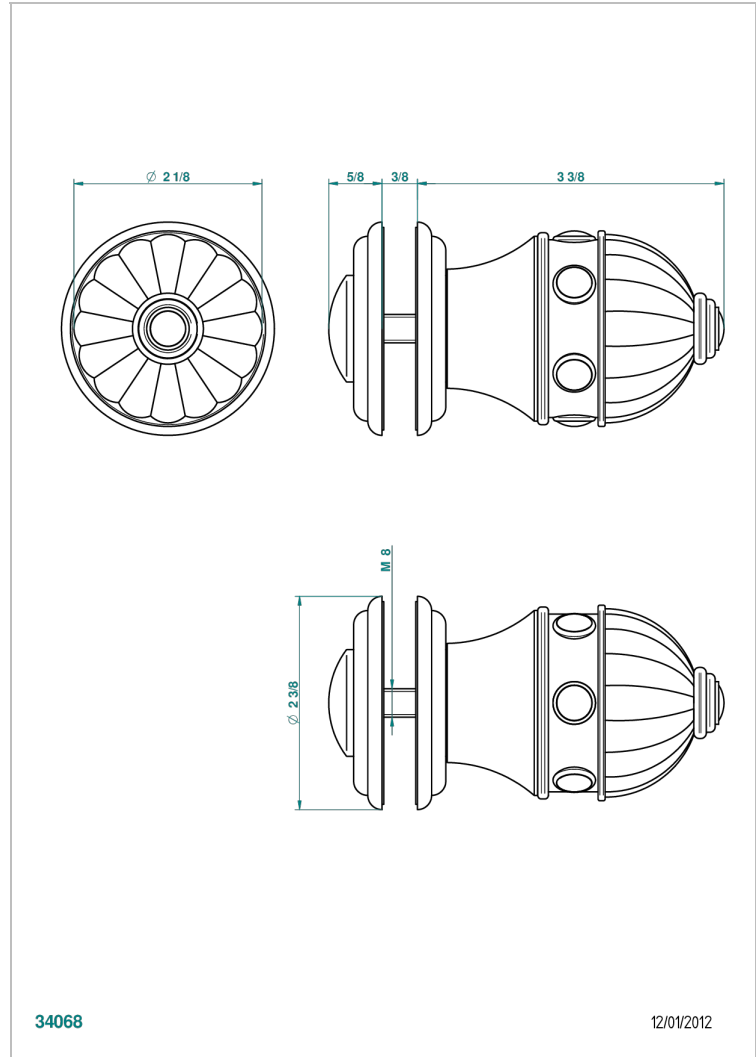

CHEVERNY LAPIS LAZULI

A1T-639V

Large door knob

THG[®]
PARIS

34068

12/01/2012

CHARACTERISTIC

- Cheverny Lapis Lazuli
- Large door knob

AVAILABLE FINITIONS

Antique nickel - H28
Black ceram - D30
Blush PVD - H62
Brass color PVD - H49
Brown bronze color PVD - F33
Gold color PVD - H52

Graphite PVD - H64
Matt Umber PVD - H67
Matt blush PVD - H60
Matt brass color PVD - H50
Matt brown bronze color PVD - F34
Matt chrome - C02