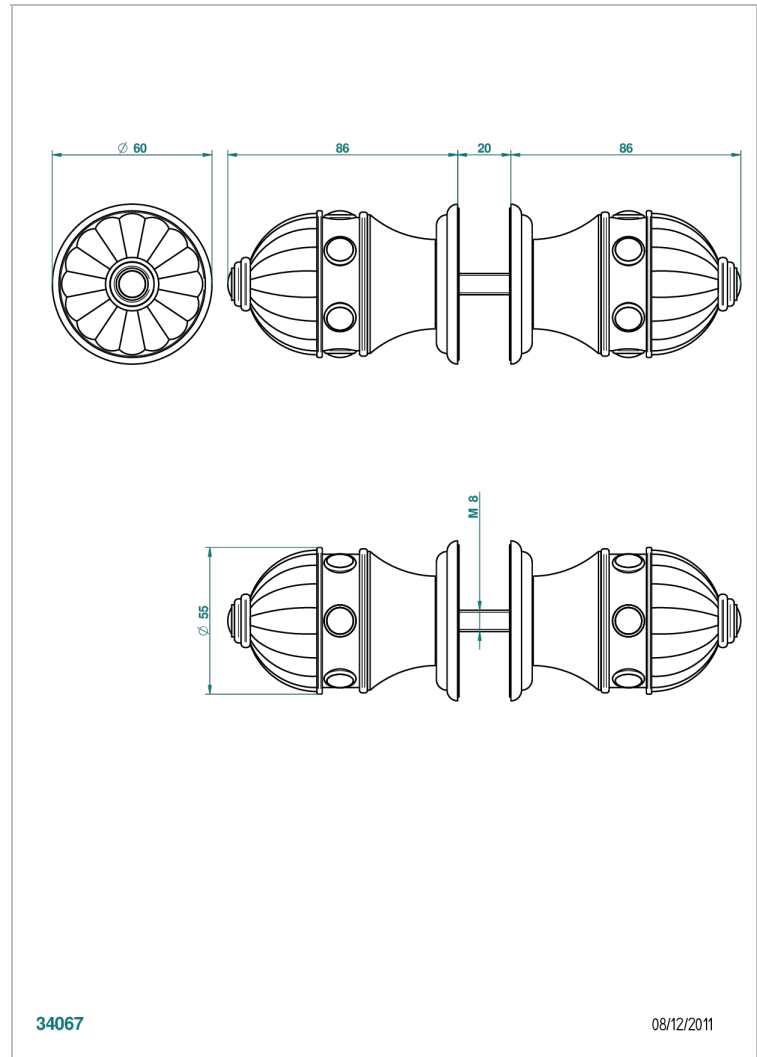

# CHEVERNY LAPIS LAZULI

A1T-638V

Pair of large knobs

THG  
PARIS

## CHARACTERISTIC

- Cheverny Lapis Lazuli
- Pair of large knobs