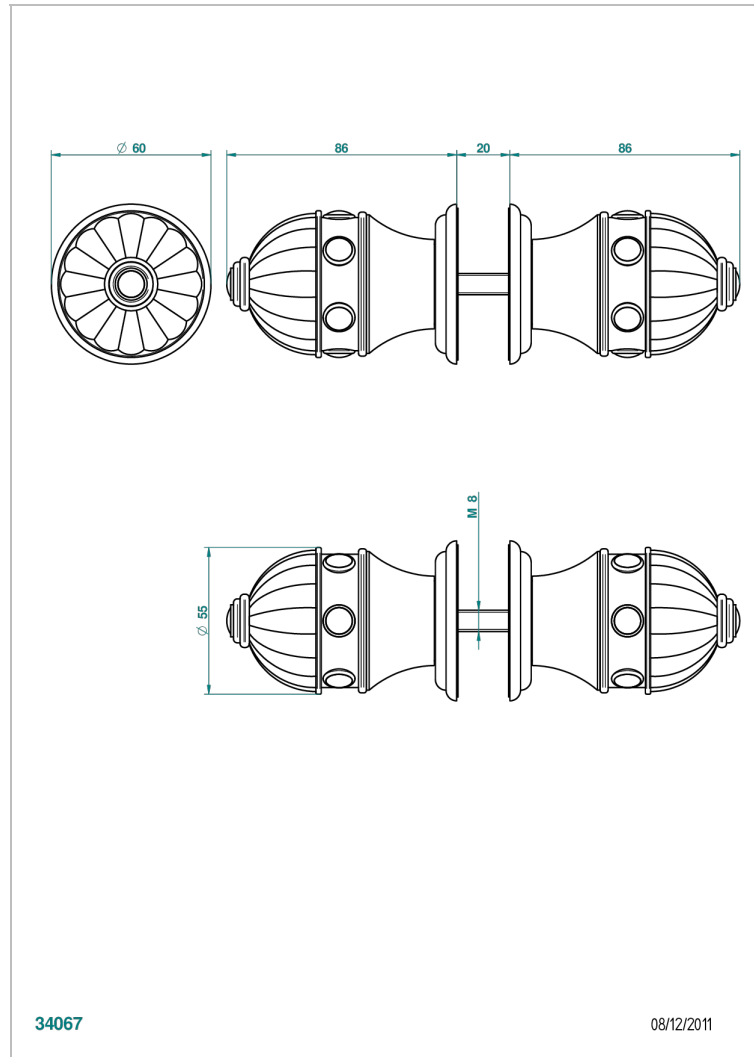

# CHEVERNY LAPIS LAZULI

A1T-638V

Pair of large door knobs

THG<sup>®</sup>  
PARIS

34067

08/12/2011

## CHARACTERISTIC

- Cheverny Lapis Lazuli
- Pair of large door knobs