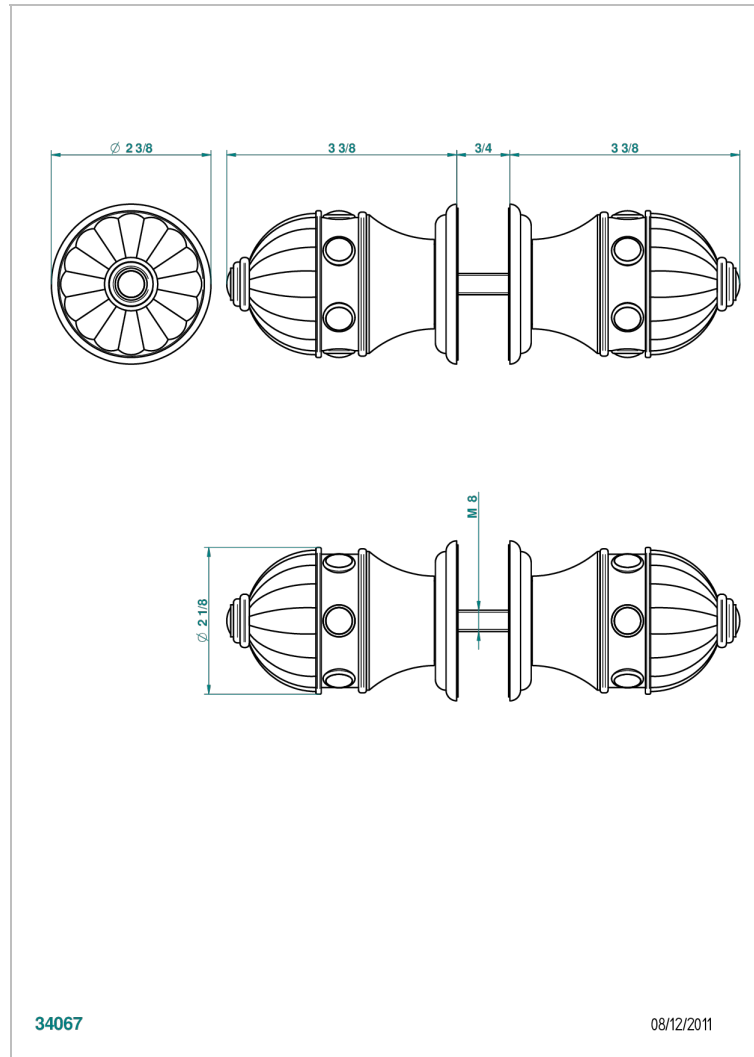

CHEVERNY LAPIS LAZULI

A1T-638V

Pair of large door knobs

THG[®]
PARIS

CHARACTERISTIC

- Cheverny Lapis Lazuli
- Pair of large door knobs

AVAILABLE FINITIONS

Antique nickel - H28
Black ceram - D30
Blush PVD - H62
Brass color PVD - H49
Brown bronze color PVD - F33
Gold color PVD - H52