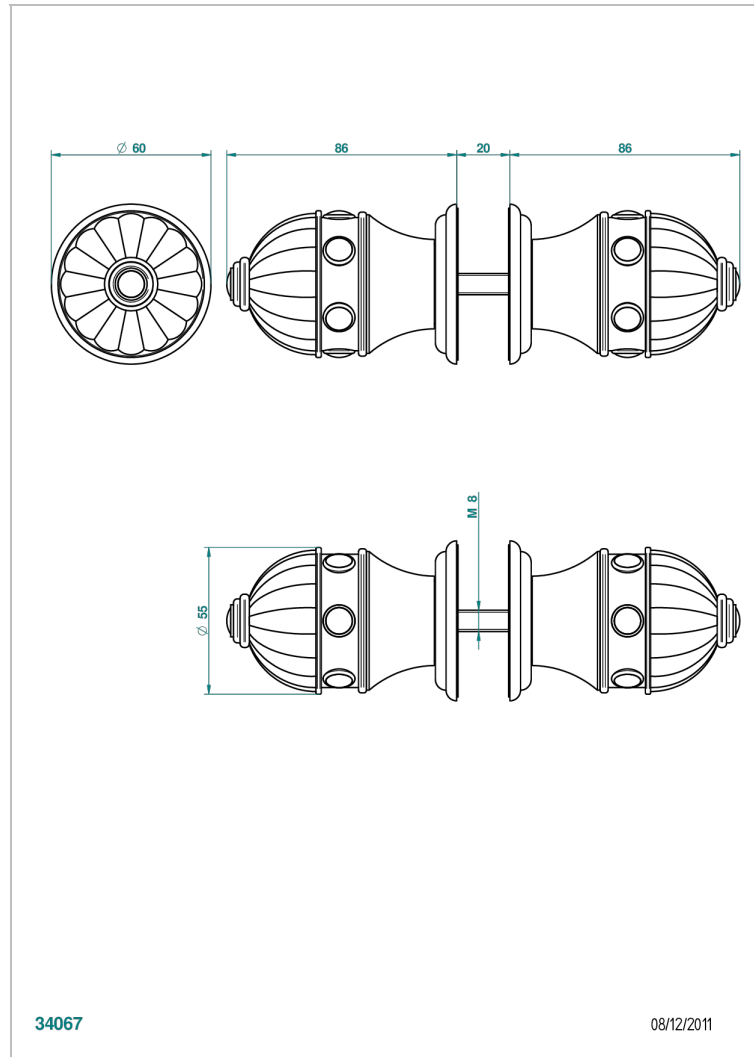

CHEVERNY LAPIS LAZULI

A1T-638V

Pair of large door knobs

THG[®]
PARIS

CHARACTERISTIC

- Cheverny Lapis Lazuli
- Pair of large door knobs

AVAILABLE FINITIONS

Antique nickel - H28
Black ceram - D30
Blush PVD - H62
Brass color PVD - H49
Brown bronze color PVD - F33
Gold color PVD - H52