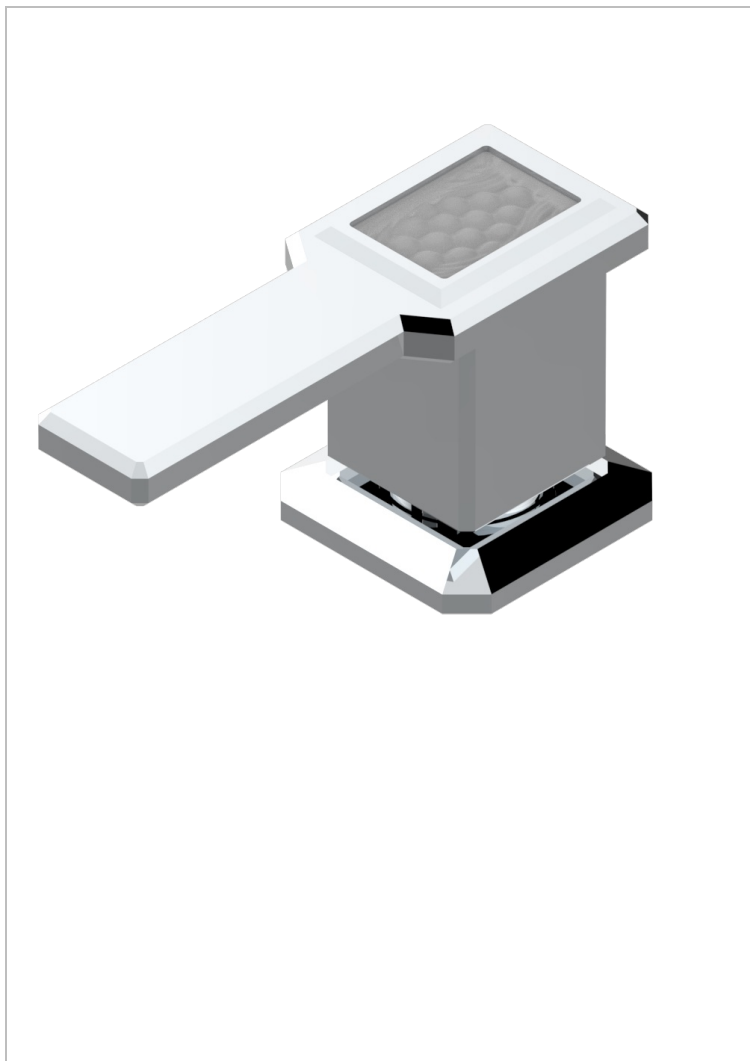

METROPOLIS CLEAR CRYSTAL WITH LEVER HANDLES

A2B-6532

Rim mounted ceramic mixer with progressive cartridge

CHARACTERISTIC

- ACS : 22ACCLY009

STANDARDS

AVAILABLE FINITIONS

Black ceram - D30
Blush PVD - H62
Brass color PVD - H49
Brown bronze color PVD - F33
Chrome polished - A02
Chrome polished / gold polished - G02

Gold color PVD - H52
Gold mat - F07
Gold polished - F01
Graphite PVD - H64
Matt Umber PVD - H67
Matt blush PVD - H60

Matt brass color PVD - H50
Matt brown bronze color PVD - F34
Matt chrome (American satin) - C02
Matt gold color PVD - H53
Matt graphite PVD - H65
Matt nickel (American satin) - C01

Matt nickel color PVD - H56
Nickel antique / Sovereign - H28
Nickel color PVD - H55
Nickel polished - B01
Soft gold - F30
Soft matt gold - F31

Umber PVD - H66