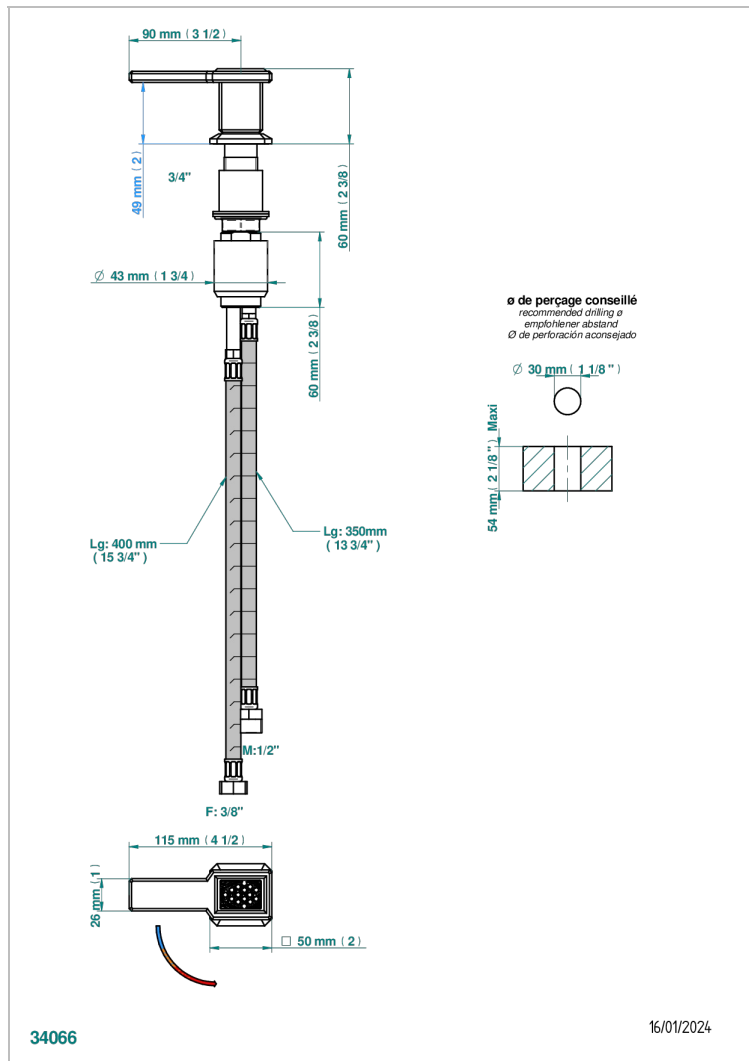

METROPOLIS CLEAR CRYSTAL WITH LEVER HANDLES

A2B-6532

Rim mounted ceramic mixer with progressive cartridge

CHARACTERISTIC

- ACS : 22ACCLY009

STANDARDS

AVAILABLE FINITIONS

Black ceram - D30
Blush PVD - H62
Brass color PVD - H49
Brown bronze color PVD - F33
Chrome polished - A02
Chrome polished / gold polished - G02