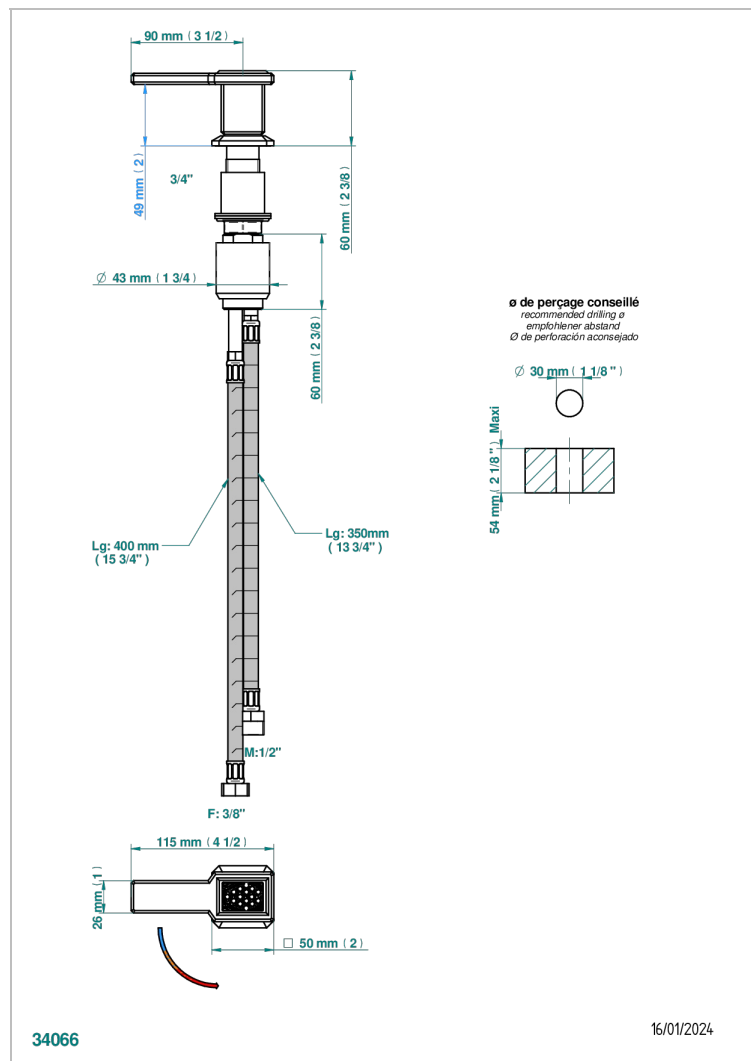

METROPOLIS CLEAR CRYSTAL WITH LEVER

A2B-6532

Rim mounted ceramic mixer with progressive cartridge

CHARACTERISTIC

- ACS : 22ACCLY009

STANDARDS

AVAILABLE FINITIONS

Antique nickel - H28
Black ceram - D30
Blush PVD - H62
Brass color PVD - H49
Brown bronze color PVD - F33
Gold color PVD - H52