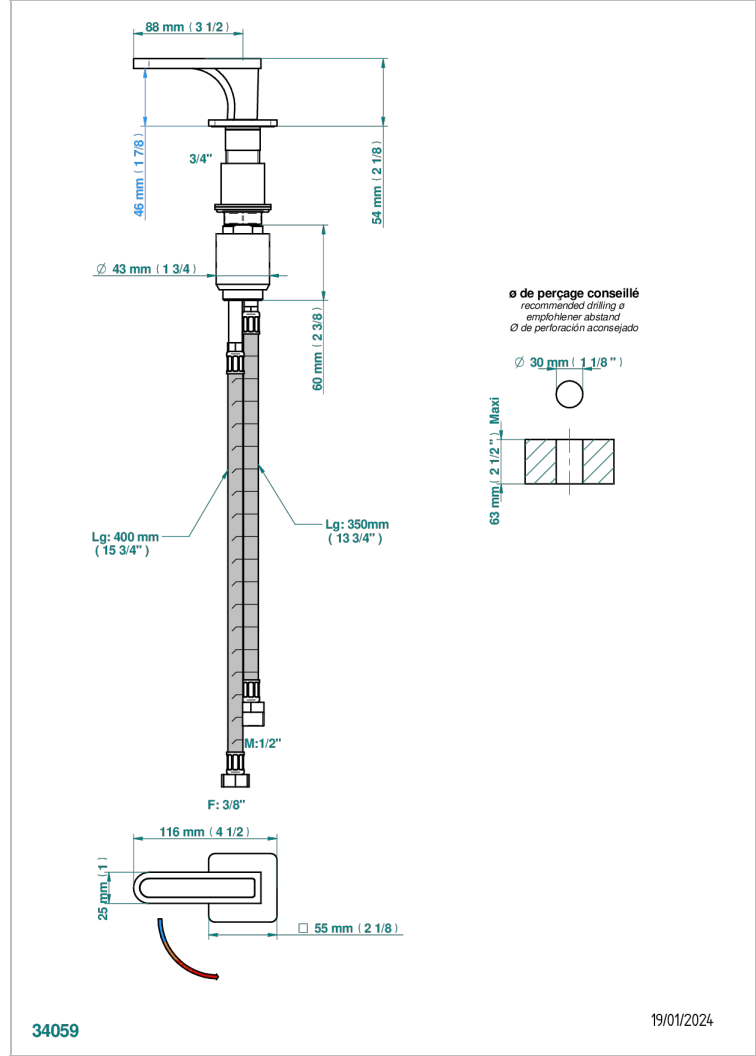

PROFIL BLACK ONYX WITH LEVER HANDLES

A6P-6532

Rim mounted ceramic mixer with progressive cartridge

CHARACTERISTIC

- ACS : 22ACCLY009

STANDARDS

AVAILABLE FINITIONS

Black ceram - D30
Blush PVD - H62
Brass color PVD - H49
Brown bronze color PVD - F33
Chrome polished - A02
Chrome polished / gold polished - G02

Copper antique matt, coated - H07
Gold color PVD - H52
Gold mat - F07
Gold polished - F01
Graphite PVD - H64
Light coated bronze - D01

Matt Umber PVD - H67
Matt blush PVD - H60
Matt brass color PVD - H50
Matt brown bronze color PVD - F34
Matt chrome (American satin) - C02
Matt gold color PVD - H53

Matt graphite PVD - H65
Matt nickel (American satin) - C01
Matt nickel color PVD - H56
Nickel antique / Sovereign - H28
Nickel color PVD - H55
Nickel polished - B01

Soft gold - F30
Soft matt gold - F31
Umber PVD - H66