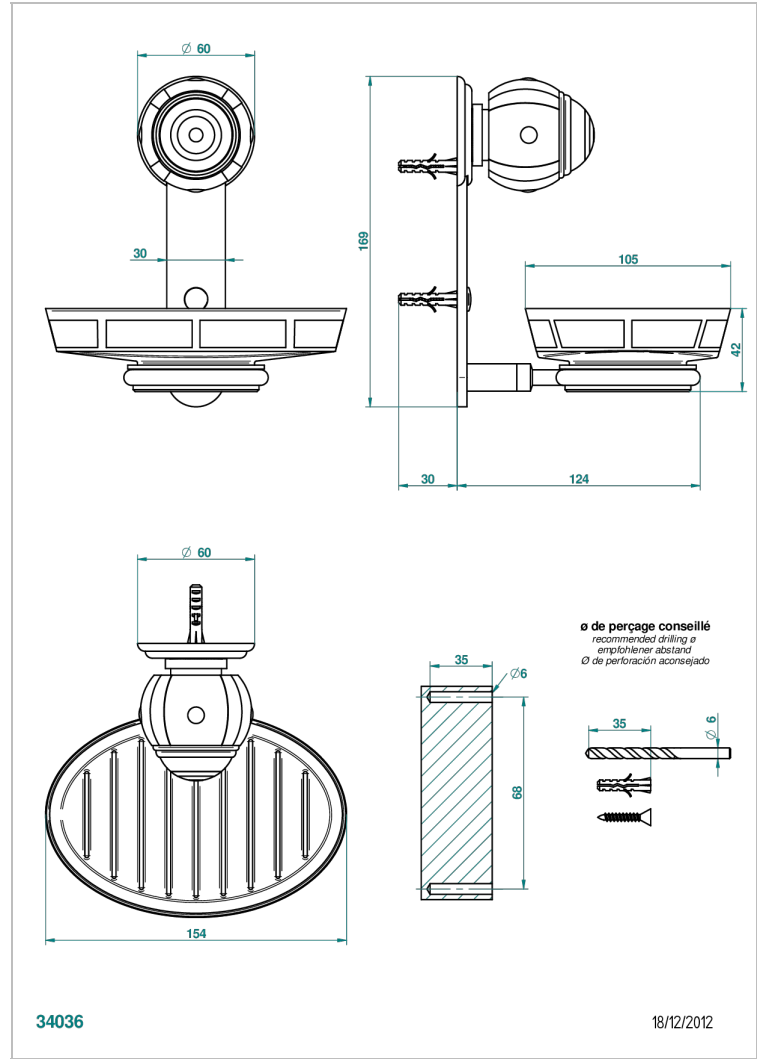

# ITHAQUE GOLD DECOR

A7A-500B

Wall mounted porcelain soap dish

## CHARACTERISTIC

- Ithaque Gold decor
- Wall mounted porcelain soap dish