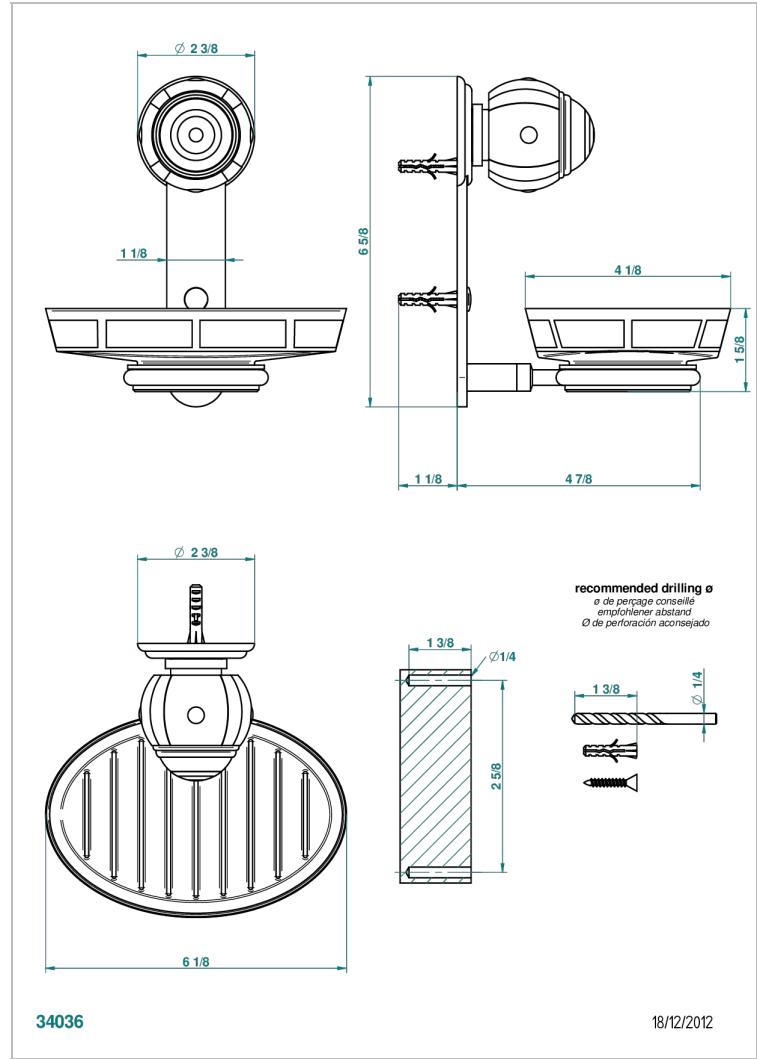

# ITHAQUE GOLD DECOR

A7A-500B

Wall mounted porcelain soap dish

## CHARACTERISTIC

- Ithaque Gold decor
- Wall mounted porcelain soap dish