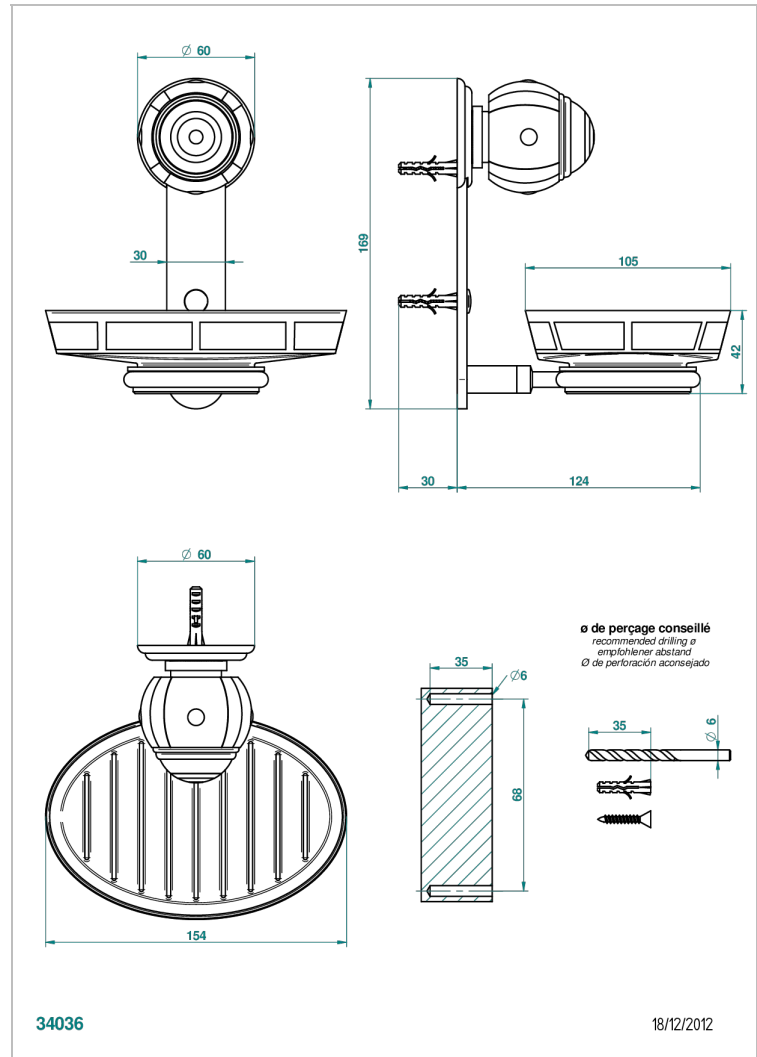

ITHAQUE GOLD DECOR

A7A-500B

Wall mounted porcelain soap dish

CHARACTERISTIC

- Ithaque Gold decor
- Wall mounted porcelain soap dish

AVAILABLE FINITIONS

Antique nickel - H28
Black ceram - D30
Blush PVD - H62
Brass color PVD - H49
Brown bronze color PVD - F33
Gold color PVD - H52