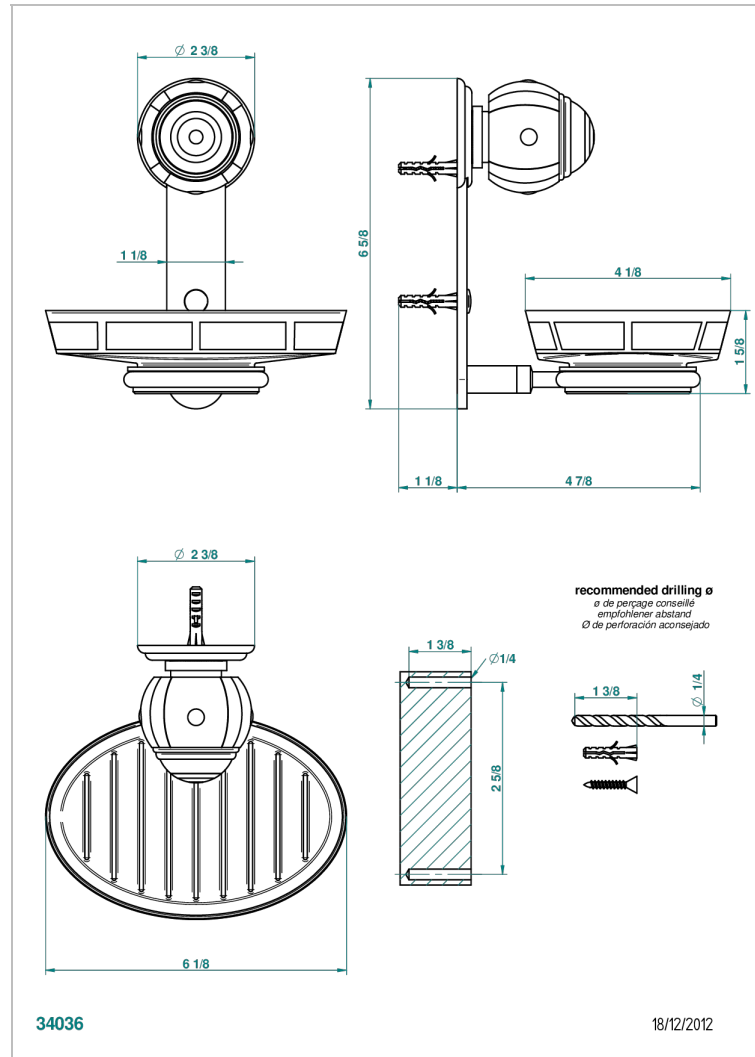

ITHAQUE GOLD DECOR

A7A-500B

Wall mounted porcelain soap dish

CHARACTERISTIC

- Ithaque Gold decor
- Wall mounted porcelain soap dish

AVAILABLE FINITIONS

Antique nickel - H28
 Black ceram - D30
 Blush PVD - H62
 Brass color PVD - H49
 Brown bronze color PVD - F33
 Gold color PVD - H52