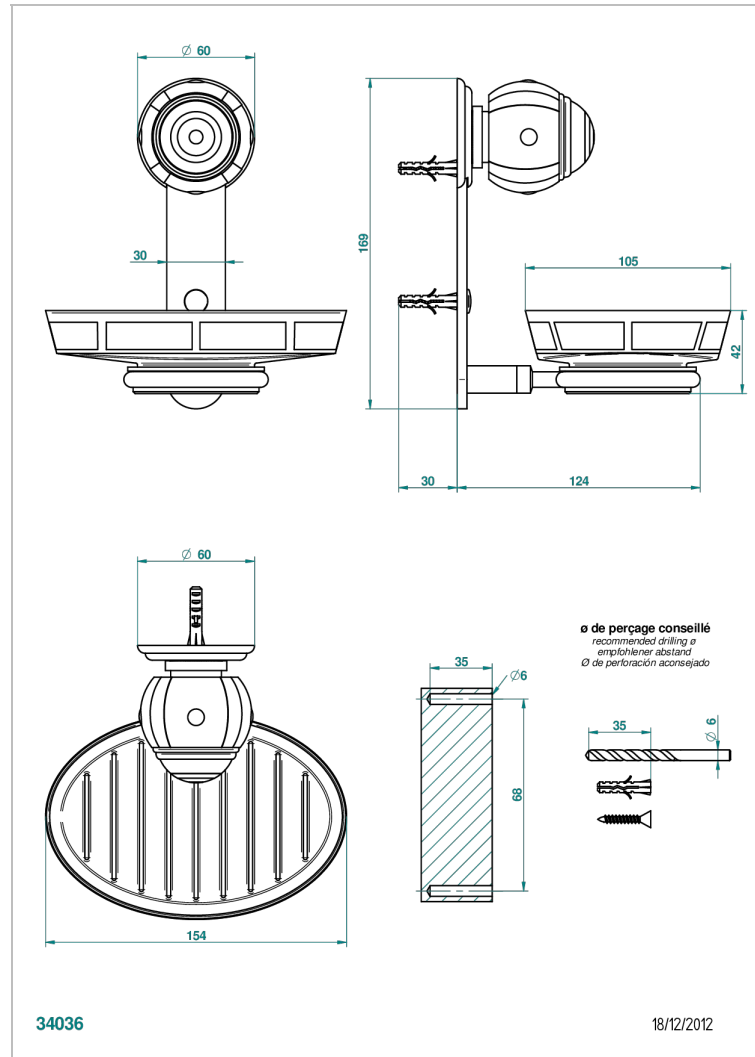

ITHAQUE GOLD DECOR

A7A-500B

Wall mounted porcelain soap dish

CHARACTERISTIC

- Ithaque Gold decor
- Wall mounted porcelain soap dish

AVAILABLE FINITIONS

Antique nickel - H28
Black ceram - D30
Blush PVD - H62
Brass color PVD - H49
Brown bronze color PVD - F33
Gold color PVD - H52