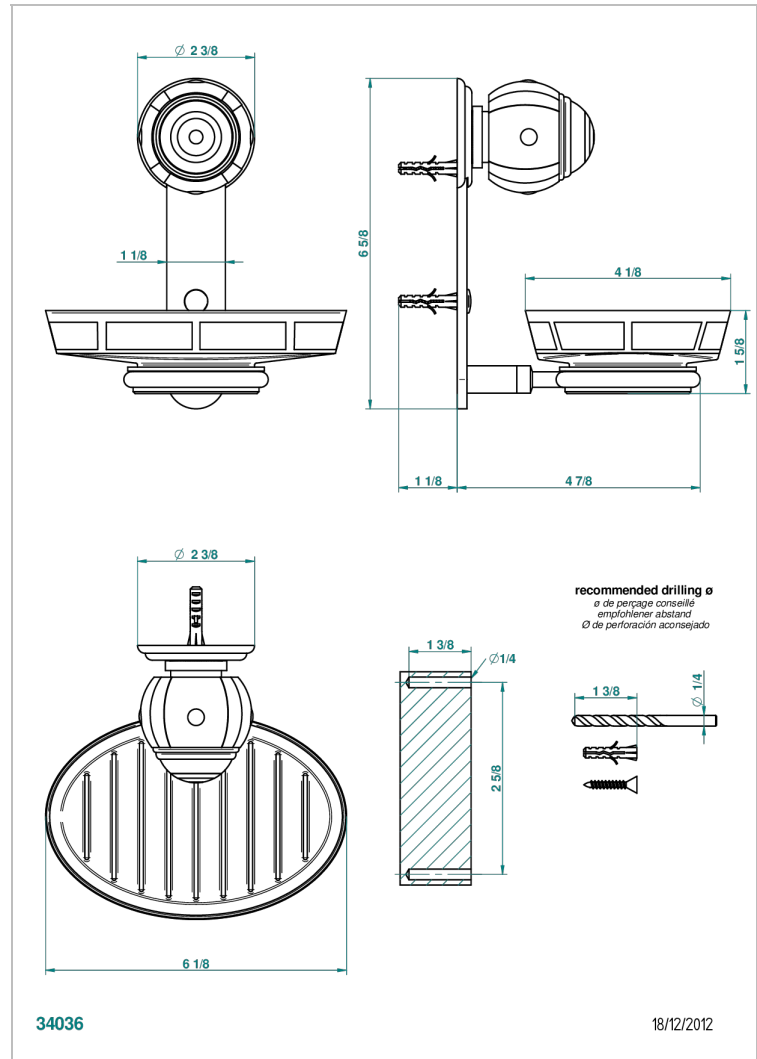

# ITHAQUE GOLD DECOR

A7A-500B

Wall mounted porcelain soap dish

## CHARACTERISTIC

- Ithaque Gold decor
- Wall mounted porcelain soap dish