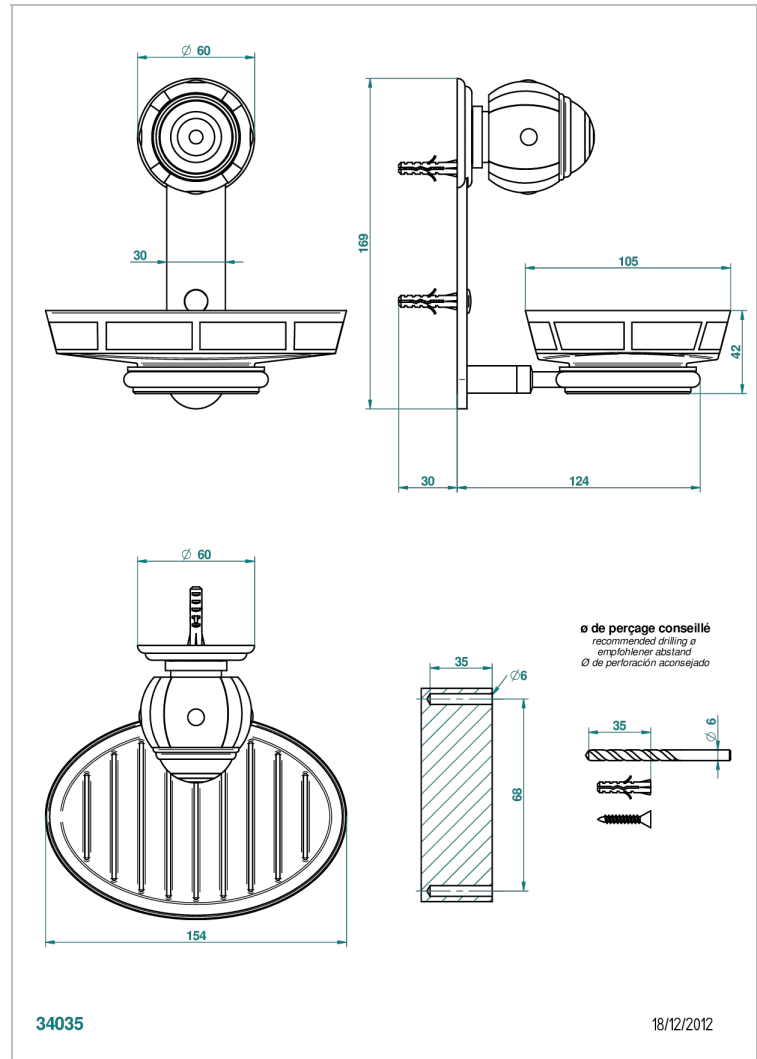

# ITHAQUE PLATINUM DECOR

A7B-500B

Wall mounted porcelain soap dish

## CHARACTERISTIC

- Ithaque Platinum decor
- Wall mounted porcelain soap dish