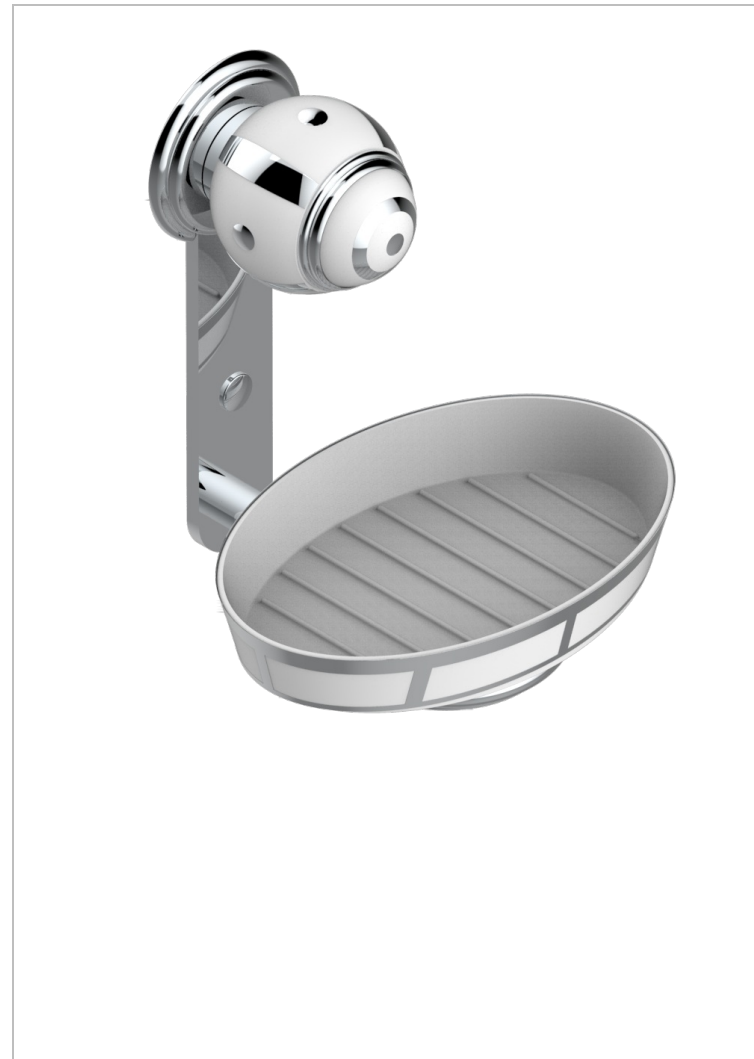

# ITHAQUE PLATINUM DECOR

A7B-500B

Wall mounted porcelain soap dish

## CHARACTERISTIC

- Ithaque Platinum decor
- Wall mounted porcelain soap dish