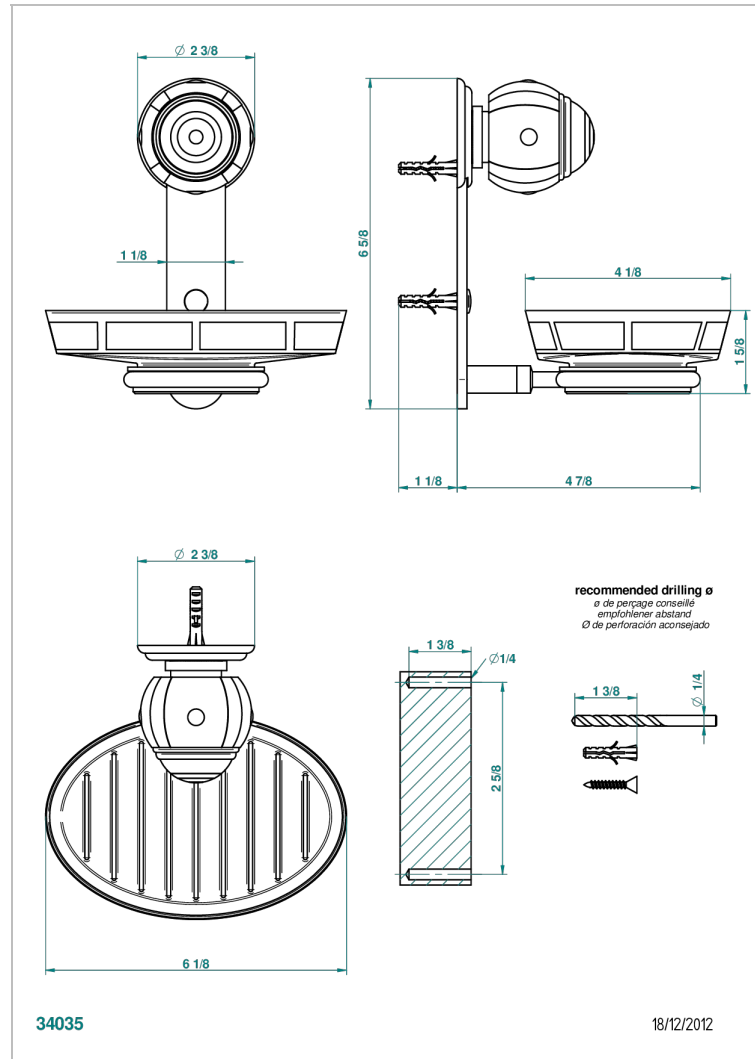

# ITHAQUE PLATINUM DECOR

A7B-500B

Wall mounted porcelain soap dish

## CHARACTERISTIC

- Ithaque Platinum decor
- Wall mounted porcelain soap dish