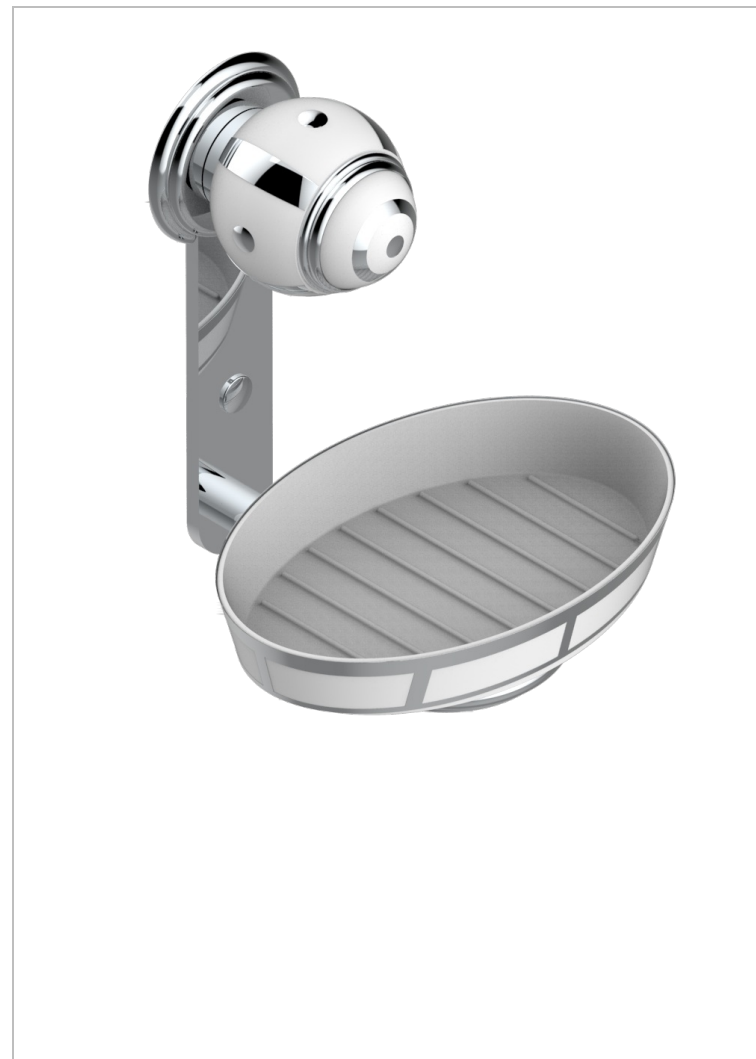

# ITHAQUE PLATINUM DECOR

A7B-500B

Wall mounted porcelain soap dish

THG<sup>®</sup>  
PARIS

## CHARACTERISTIC

- Ithaque Platinum decor
- Wall mounted porcelain soap dish

## AVAILABLE FINITIONS

Antique nickel - H28  
Black ceram - D30  
Blush PVD - H62  
Brass color PVD - H49  
Brown bronze color PVD - F33  
Gold color PVD - H52

Graphite PVD - H64  
Lacquered light bronze - D01  
Matt Umber PVD - H67  
Matt blush PVD - H60  
Matt brass color PVD - H50  
Matt brown bronze color PVD - F34