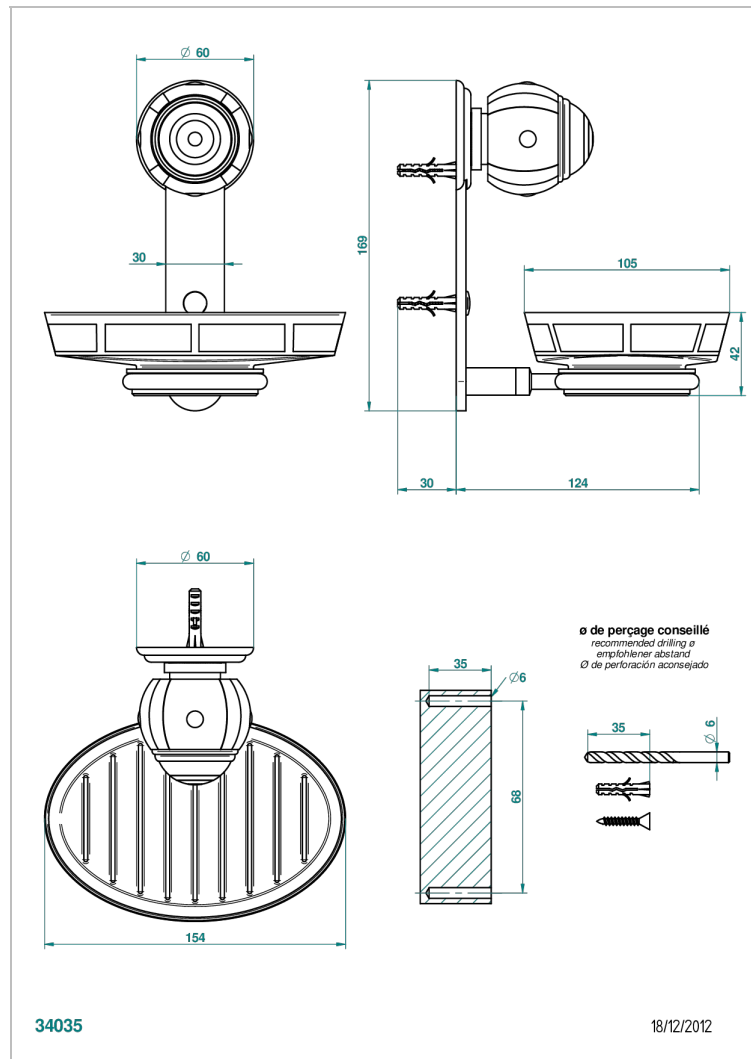

# ITHAQUE PLATINUM DECOR

A7B-500B

Wall mounted porcelain soap dish

THG<sup>®</sup>  
PARIS

## CHARACTERISTIC

- Ithaque Platinum decor
- Wall mounted porcelain soap dish