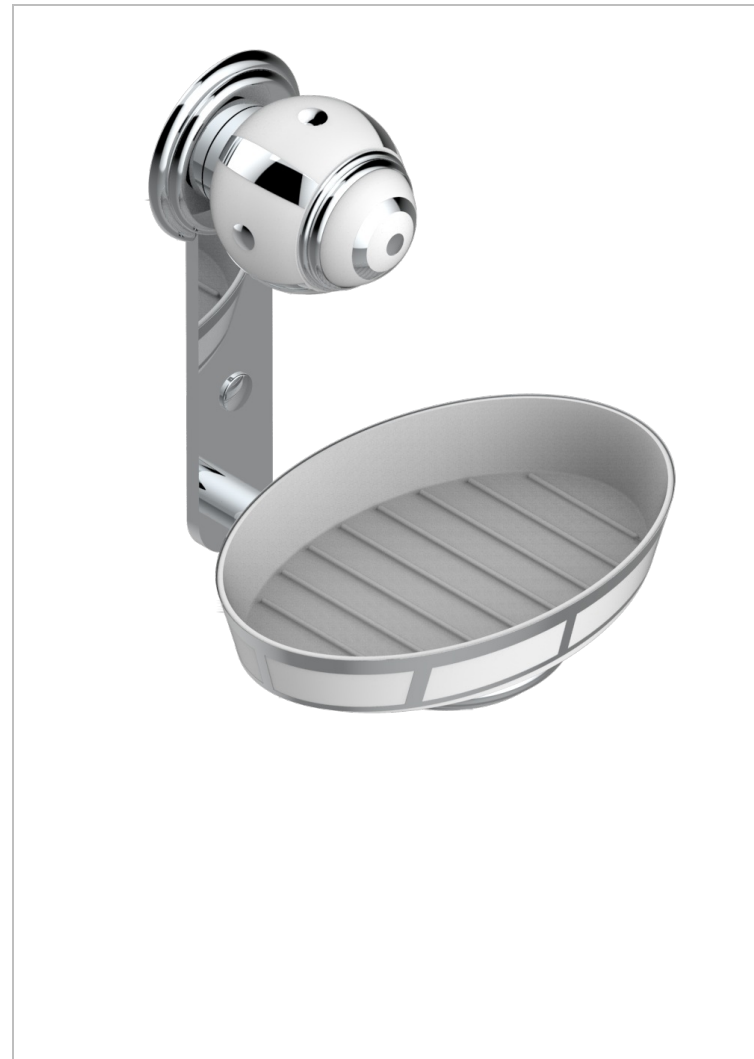

# ITHAQUE PLATINUM DECOR

A7B-500B

Wall mounted porcelain soap dish

## CHARACTERISTIC

- Ithaque Platinum decor
- Wall mounted porcelain soap dish

## AVAILABLE FINITIONS

Antique nickel - H28  
 Black ceram - D30  
 Blush PVD - H62  
 Brass color PVD - H49  
 Brown bronze color PVD - F33  
 Gold color PVD - H52

Graphite PVD - H64  
 Lacquered light bronze - D01  
 Matt Umber PVD - H67  
 Matt blush PVD - H60  
 Matt brass color PVD - H50  
 Matt brown bronze color PVD - F34