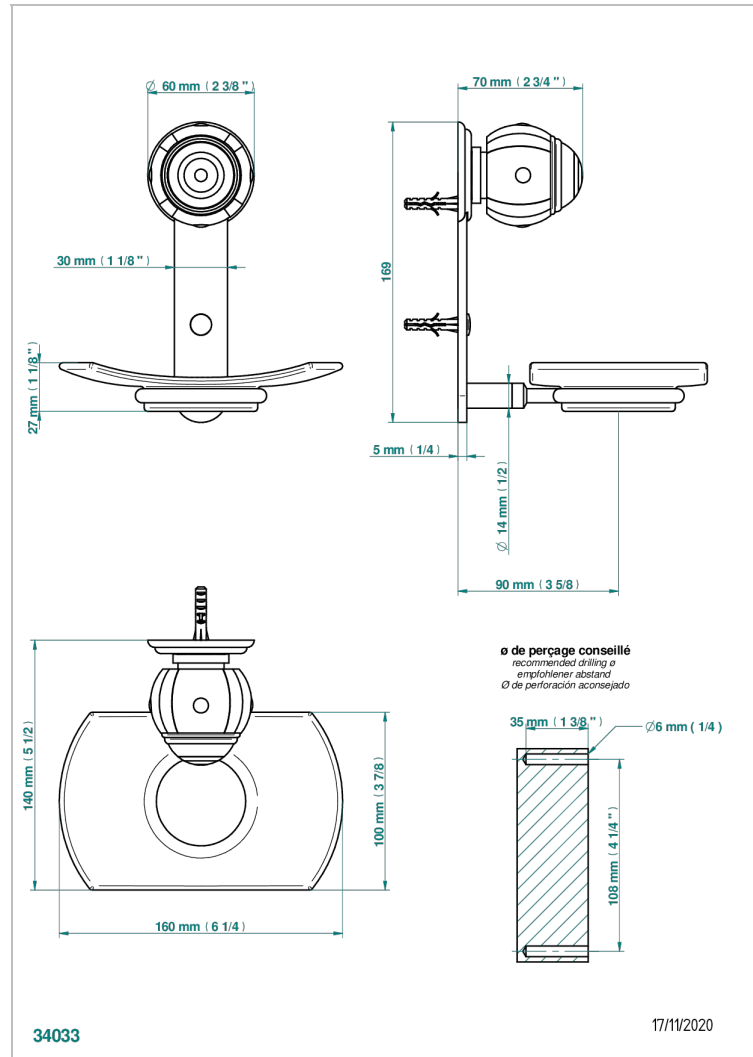

# ITHAQUE GOLD DECOR

A7A-500

Glass soap dish, wall mounted

THG<sup>®</sup>  
PARIS

## CHARACTERISTIC

- Ithaque Gold decor
- Glass soap dish, wall mounted