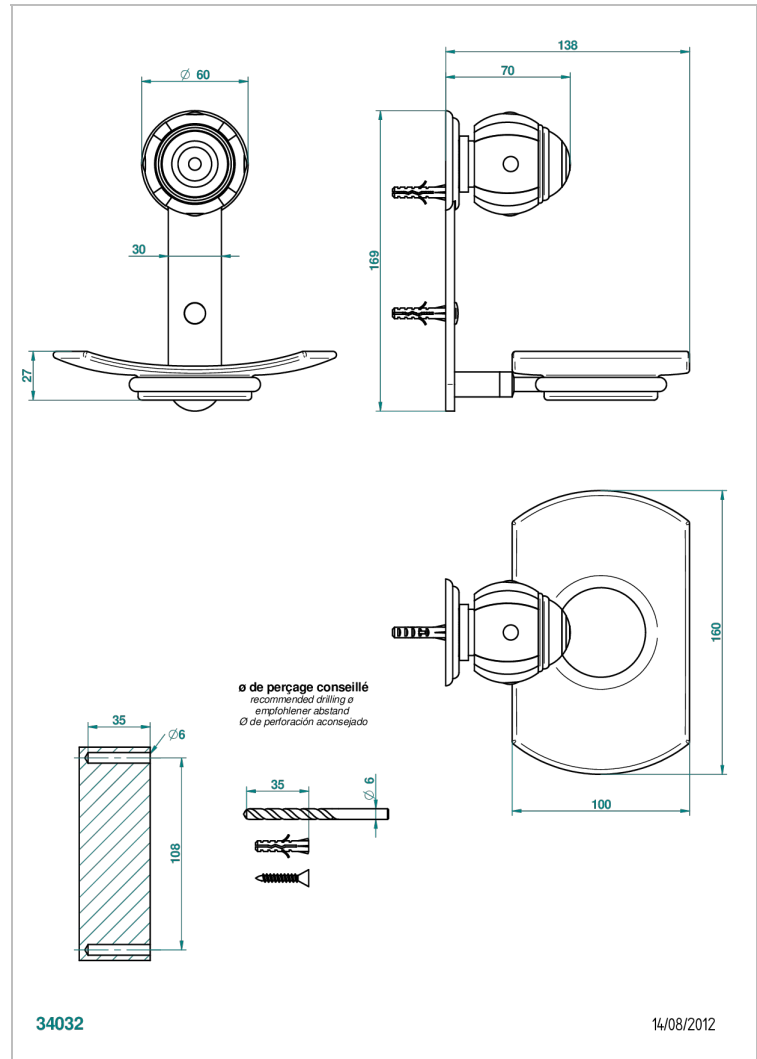

ITHAQUE PLATINUM DECOR

A7B-500

Glass soap dish, wall mounted

THG[®]
PARIS

CHARACTERISTIC

- Ithaque Platinum decor
- Glass soap dish, wall mounted

AVAILABLE FINITIONS

Black ceram - D30
Blush PVD - H62
Brass color PVD - H49
Brown bronze color PVD - F33
Chrome polished - A02
Chrome polished / gold polished - G02