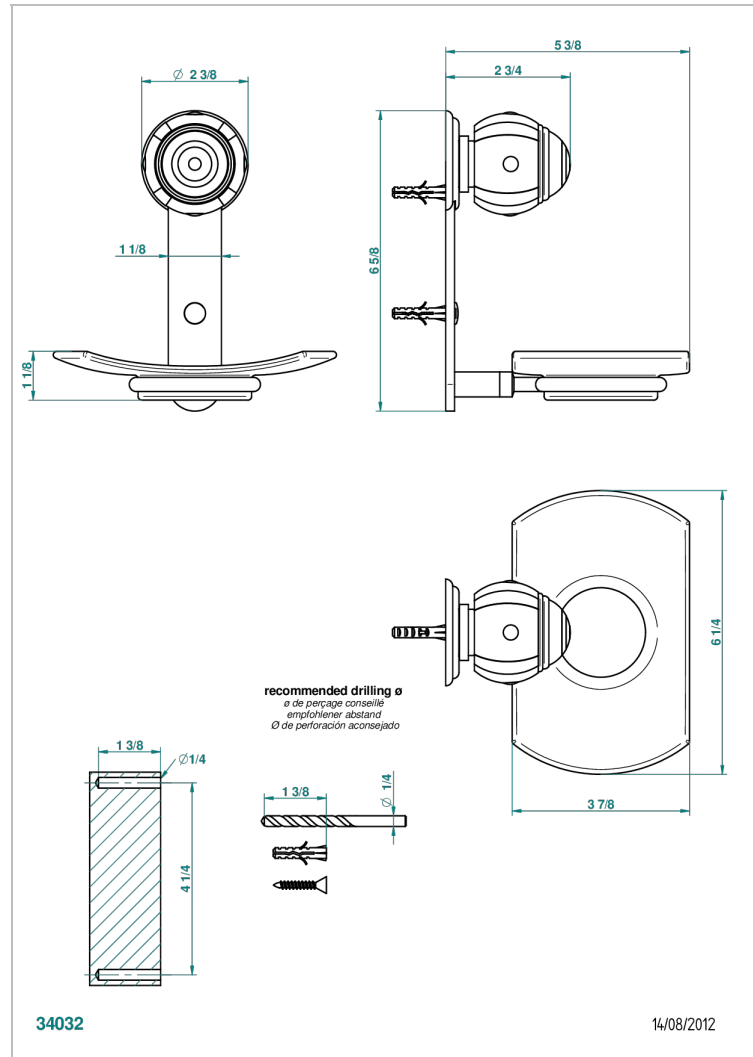

# ITHAQUE PLATINUM DECOR

A7B-500

Glass soap dish, wall mounted

## CHARACTERISTIC

- Ithaque Platinum decor
- Glass soap dish, wall mounted