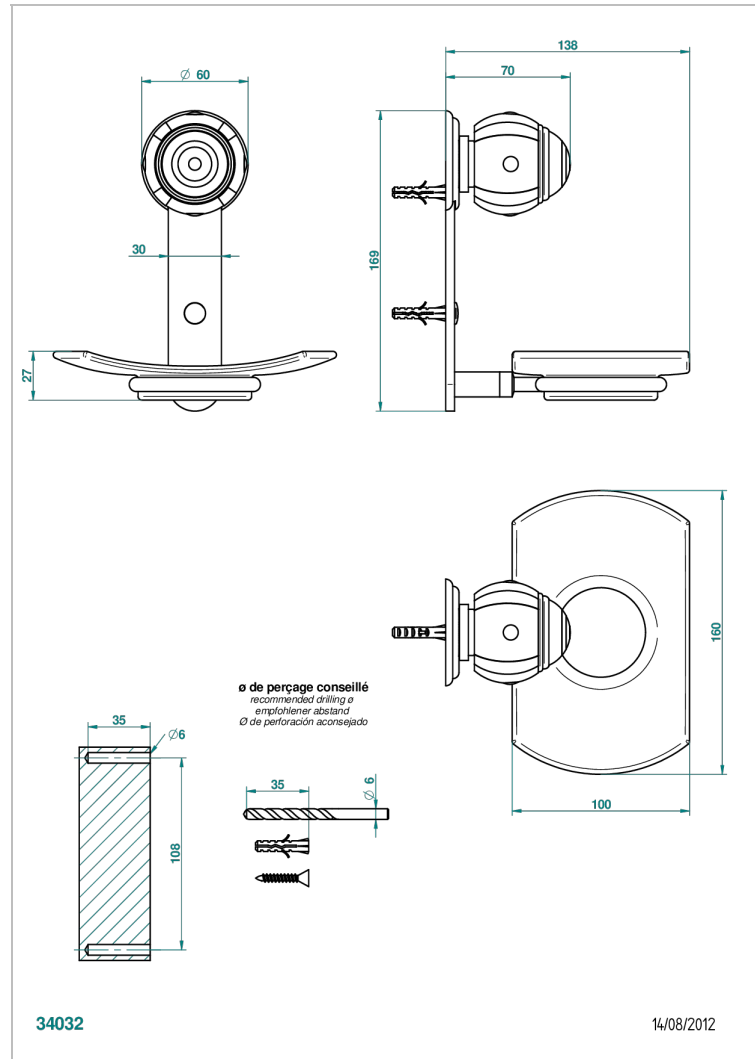

# ITHAQUE PLATINUM DECOR

A7B-500

Wall mounted glass soap dish

THG<sup>®</sup>  
PARIS

## CHARACTERISTIC

- Ithaque Platinum decor
- Wall mounted glass soap dish