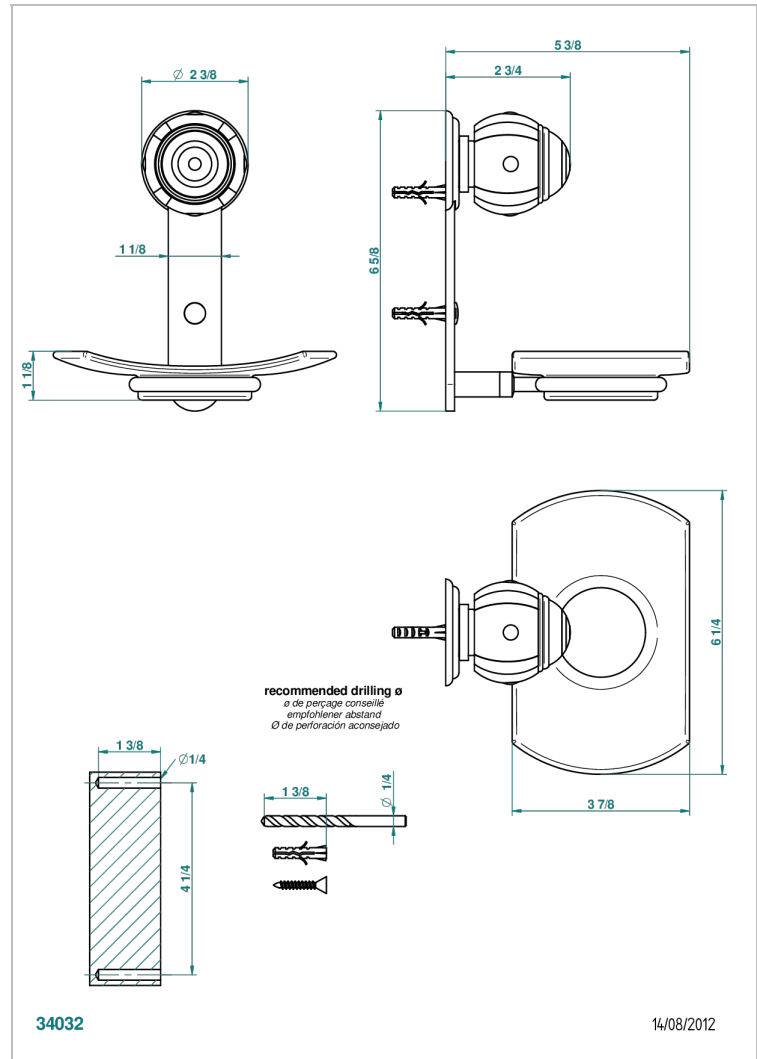

# ITHAQUE PLATINUM DECOR

A7B-500

Wall mounted glass soap dish

THG<sup>®</sup>  
PARIS

## CHARACTERISTIC

- Ithaque Platinum decor
- Wall mounted glass soap dish