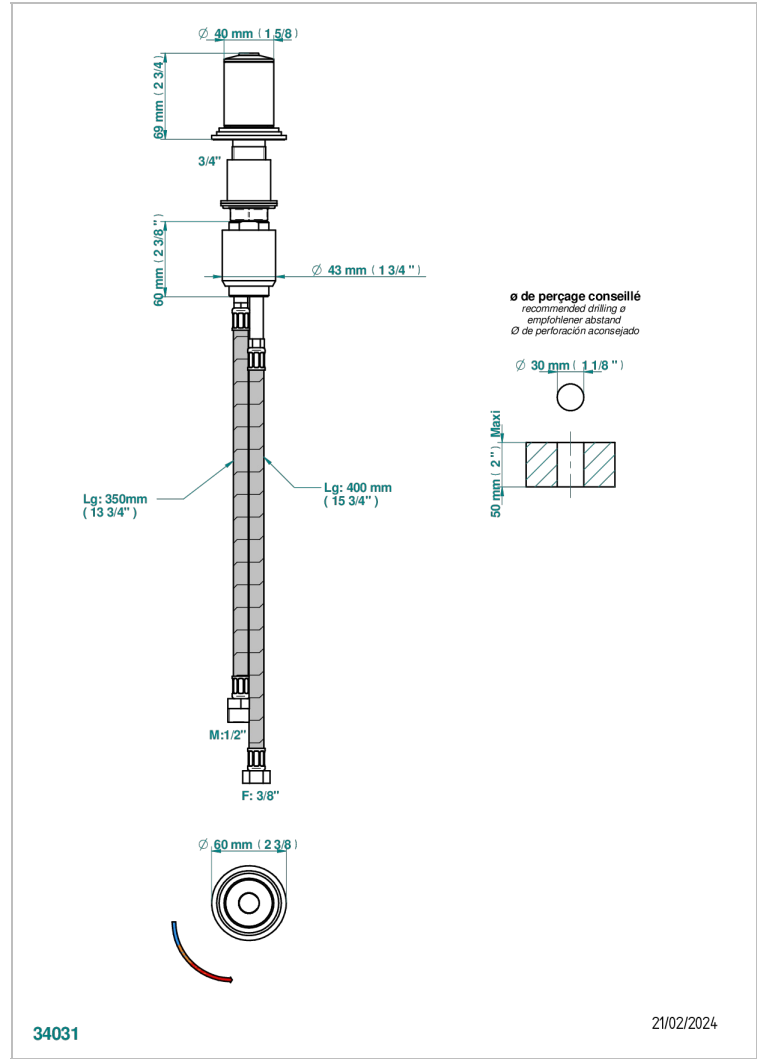

FAUBOURG BLACK PORCELAIN

G2L-6532

Rim mounted ceramic mixer with progressive cartridge

CHARACTERISTIC

- ACS : 22ACCLY009

STANDARDS

AVAILABLE FINITIONS

Antique nickel - H28
Black ceram - D30
Blush PVD - H62
Brass color PVD - H49
Brown bronze color PVD - F33
Gold color PVD - H52