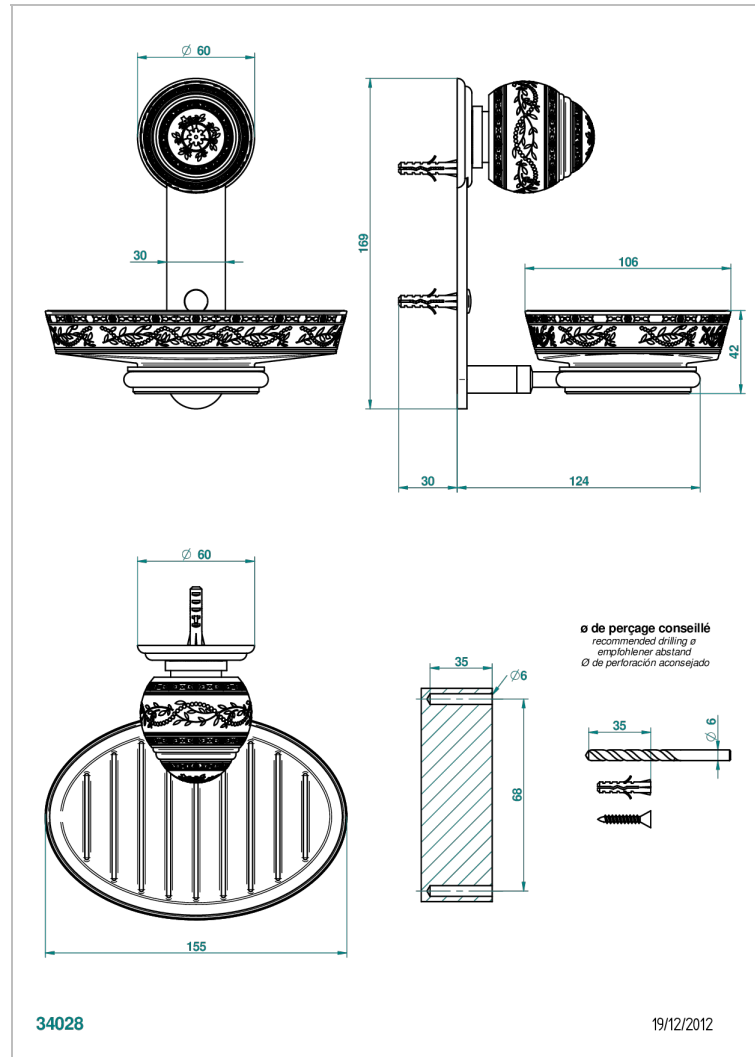

# MARQUISE GOLD DECOR

A7F-500B

Wall mounted porcelain soap dish

THG<sup>®</sup>  
PARIS

## CHARACTERISTIC

- Marquise Gold decor
- Wall mounted porcelain soap dish

## AVAILABLE FINITIONS

Black ceram - D30  
Blush PVD - H62  
Brass color PVD - H49  
Brown bronze color PVD - F33  
Chrome polished - A02  
Chrome polished / gold polished - G02

Copper antique matt, coated - H07  
Gold color PVD - H52  
Gold mat - F07  
Gold polished - F01  
Graphite PVD - H64  
Light coated bronze - D01