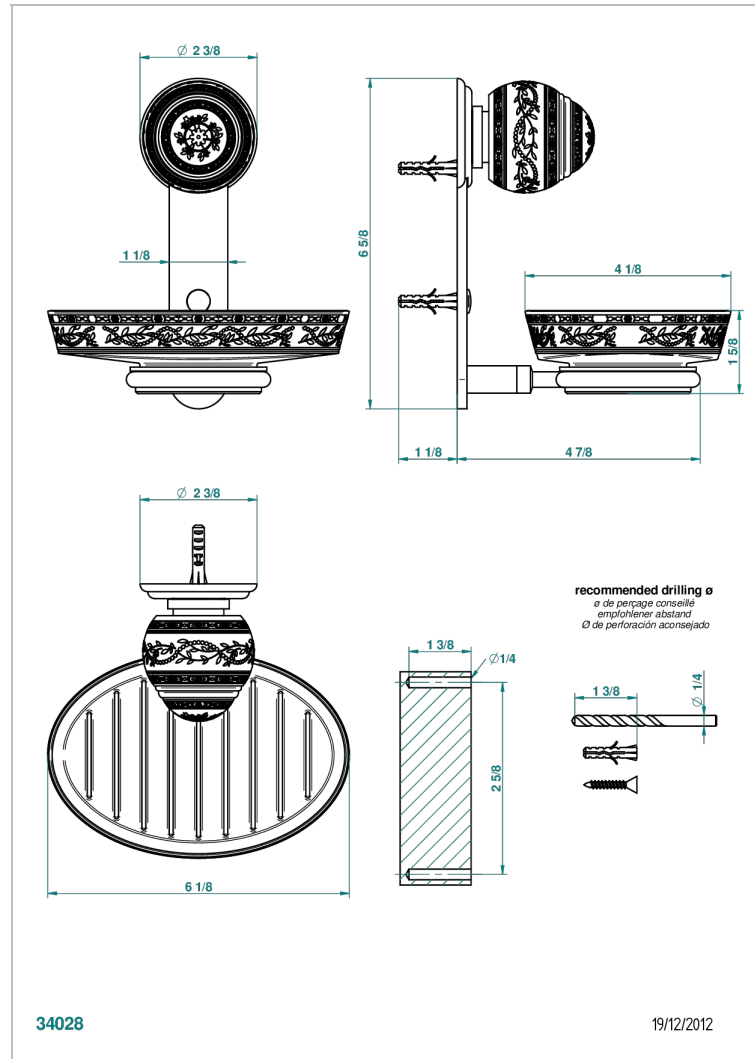

MARQUISE GOLD DECOR

A7F-500B

Wall mounted porcelain soap dish

CHARACTERISTIC

- Marquise Gold decor
- Wall mounted porcelain soap dish

AVAILABLE FINITIONS

Black ceram - D30
 Blush PVD - H62
 Brass color PVD - H49
 Brown bronze color PVD - F33
 Chrome polished - A02
 Chrome polished / gold polished - G02

Copper antique matt, coated - H07
 Gold color PVD - H52
 Gold mat - F07
 Gold polished - F01
 Graphite PVD - H64
 Light coated bronze - D01

Matt Umber PVD - H67
 Matt blush PVD - H60
 Matt brass color PVD - H50
 Matt brown bronze color PVD - F34
 Matt chrome (American satin) - C02
 Matt gold color PVD - H53

Matt graphite PVD - H65
 Matt nickel (American satin) - C01
 Matt nickel color PVD - H56
 Nickel antique / Sovereign - H28
 Nickel color PVD - H55
 Nickel polished - B01

Soft gold - F30
 Soft matt gold - F31
 Umber PVD - H66