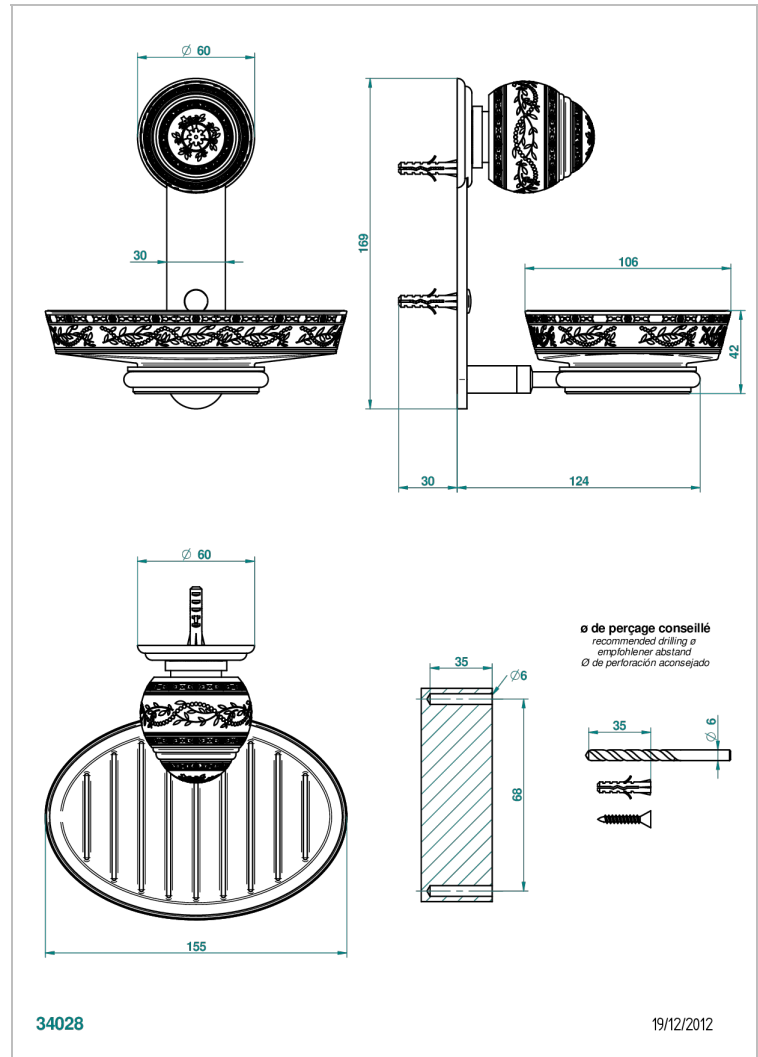

MARQUISE GOLD DECOR

A7F-500B

Wall mounted porcelain soap dish

THG[®]
PARIS

CHARACTERISTIC

- Marquise Gold decor
- Wall mounted porcelain soap dish

AVAILABLE FINITIONS

Antique nickel - H28
Black ceram - D30
Blush PVD - H62
Brass color PVD - H49
Brown bronze color PVD - F33
Gold color PVD - H52

Graphite PVD - H64
Lacquered light bronze - D01
Matt Umber PVD - H67
Matt blush PVD - H60
Matt brass color PVD - H50
Matt brown bronze color PVD - F34

Matt chrome - C02
Matt gold - F07
Matt gold color PVD - H53
Matt graphite PVD - H65
Matt nickel (color finish) - C01
Matt nickel color PVD - H56

Nickel color PVD - H55
Polished chrome (color finish) - A02
Polished chrome / Polished gold (color finish) - G02
Polished gold (color finish) - F01
Polished nickel - B01
Soft gold - F30

Soft matt gold - F31
Umber PVD - H66
Varnished matt antique red copper (color finish) - H07