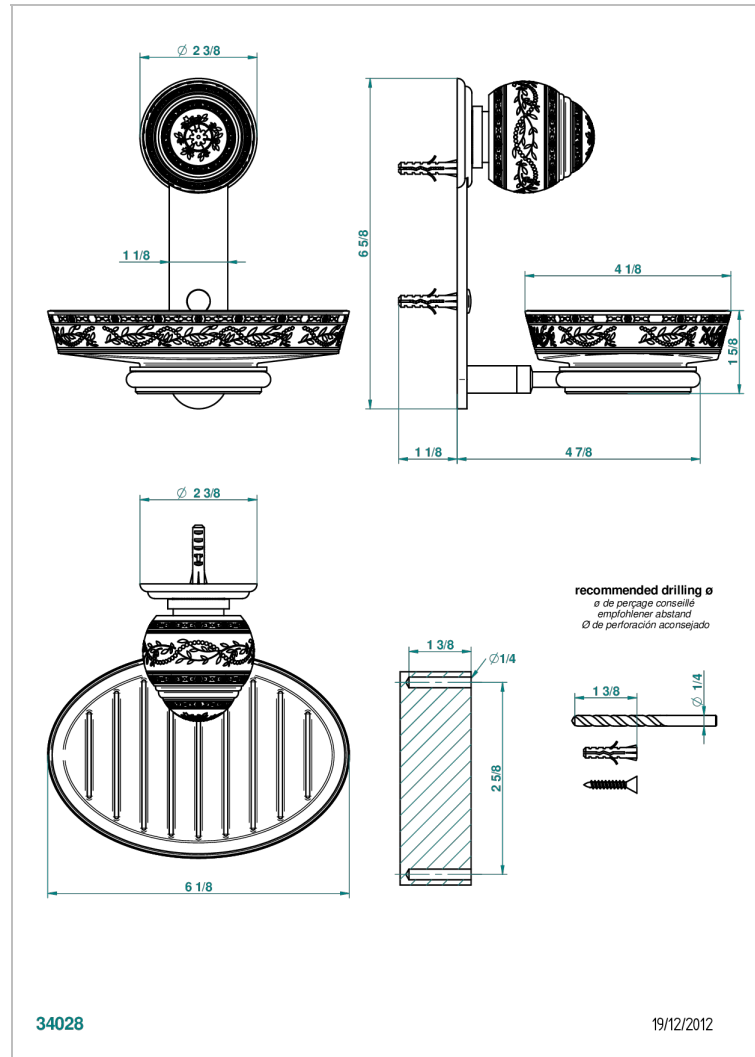

MARQUISE GOLD DECOR

A7F-500B

Wall mounted porcelain soap dish

THG[®]
PARIS

CHARACTERISTIC

- Marquise Gold decor
- Wall mounted porcelain soap dish

AVAILABLE FINITIONS

Antique nickel - H28
Black ceram - D30
Blush PVD - H62
Brass color PVD - H49
Brown bronze color PVD - F33
Gold color PVD - H52

Graphite PVD - H64
Lacquered light bronze - D01
Matt Umber PVD - H67
Matt blush PVD - H60
Matt brass color PVD - H50
Matt brown bronze color PVD - F34

Matt chrome - C02
Matt gold - F07
Matt gold color PVD - H53
Matt graphite PVD - H65
Matt nickel (color finish) - C01
Matt nickel color PVD - H56

Nickel color PVD - H55
Polished chrome (color finish) - A02
Polished chrome / Polished gold (color finish) - G02
Polished gold (color finish) - F01
Polished nickel - B01
Soft gold - F30

Soft matt gold - F31
Umber PVD - H66
Varnished matt antique red copper (color finish) - H07