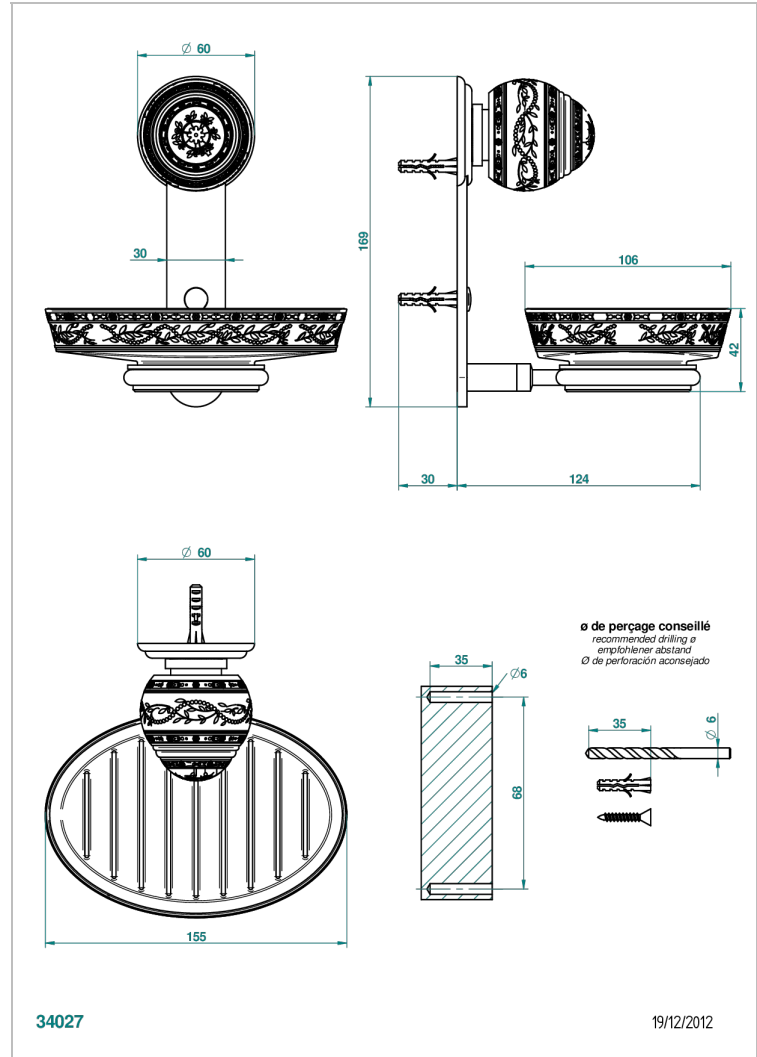

# MARQUISE PLATINUM DECOR

A7G-500B

Wall mounted porcelain soap dish

## CHARACTERISTIC

- Marquise platinum decor
- Wall mounted porcelain soap dish

## AVAILABLE FINITIONS

Black ceram - D30  
Blush PVD - H62  
Brass color PVD - H49  
Brown bronze color PVD - F33  
Chrome polished - A02  
Chrome polished / gold polished - G02

Copper antique matt, coated - H07  
Gold color PVD - H52  
Gold mat - F07  
Gold polished - F01  
Graphite PVD - H64  
Light coated bronze - D01