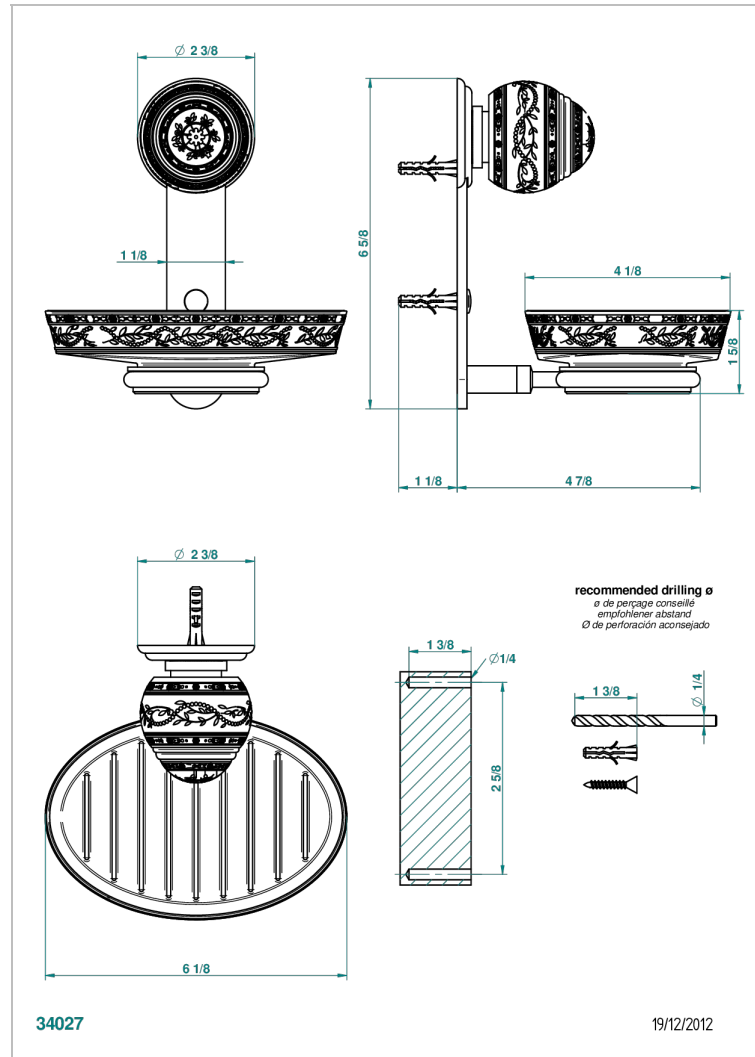

MARQUISE PLATINUM DECOR

A7G-500B

Wall mounted porcelain soap dish

CHARACTERISTIC

- Marquise platinum decor
- Wall mounted porcelain soap dish

AVAILABLE FINITIONS

Black ceram - D30
 Blush PVD - H62
 Brass color PVD - H49
 Brown bronze color PVD - F33
 Chrome polished - A02
 Chrome polished / gold polished - G02

Copper antique matt, coated - H07
 Gold color PVD - H52
 Gold mat - F07
 Gold polished - F01
 Graphite PVD - H64
 Light coated bronze - D01

Matt Umber PVD - H67
 Matt blush PVD - H60
 Matt brass color PVD - H50
 Matt brown bronze color PVD - F34
 Matt chrome (American satin) - C02
 Matt gold color PVD - H53

Matt graphite PVD - H65
 Matt nickel (American satin) - C01
 Matt nickel color PVD - H56
 Nickel antique / Sovereign - H28
 Nickel color PVD - H55
 Nickel polished - B01

Soft gold - F30
 Soft matt gold - F31
 Umber PVD - H66