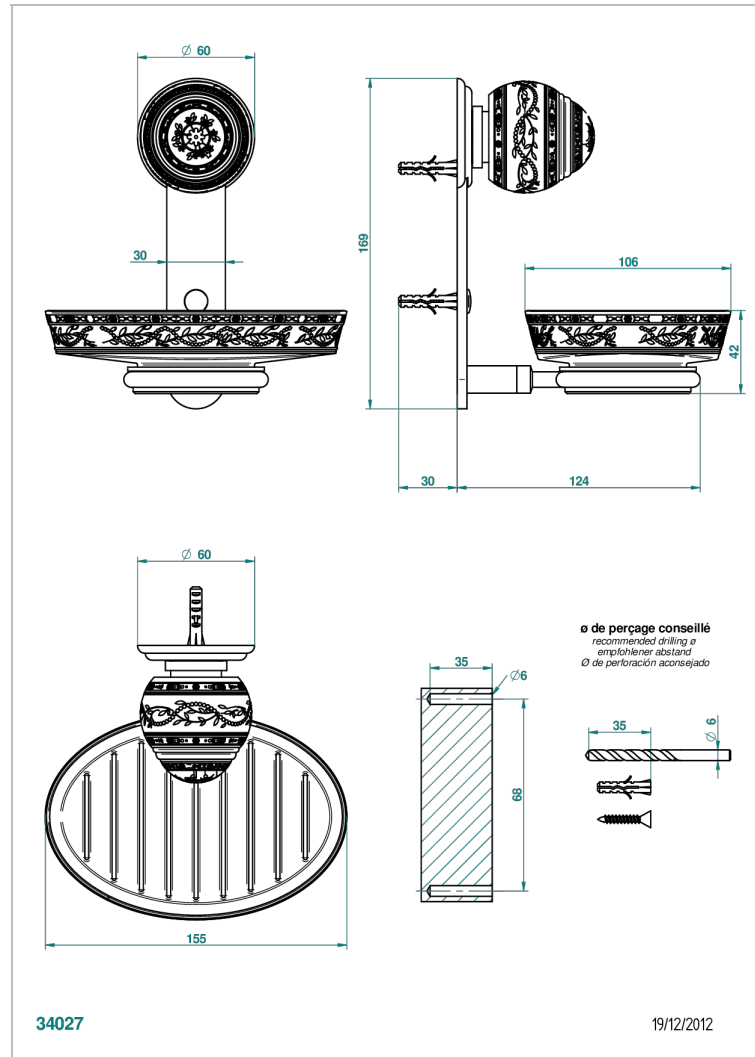

MARQUISE PLATINUM DECOR

A7G-500B

Wall mounted porcelain soap dish

CHARACTERISTIC

- Marquise platinum decor
- Wall mounted porcelain soap dish

AVAILABLE FINITIONS

Antique nickel - H28
Black ceram - D30
Blush PVD - H62
Brass color PVD - H49
Brown bronze color PVD - F33
Gold color PVD - H52

Graphite PVD - H64
Lacquered light bronze - D01
Matt Umber PVD - H67
Matt blush PVD - H60
Matt brass color PVD - H50
Matt brown bronze color PVD - F34

Matt chrome - C02
Matt gold - F07
Matt gold color PVD - H53
Matt graphite PVD - H65
Matt nickel (color finish) - C01
Matt nickel color PVD - H56

Nickel color PVD - H55
Polished chrome (color finish) - A02
Polished chrome / Polished gold (color finish) - G02
Polished gold (color finish) - F01
Polished nickel - B01
Soft gold - F30

Soft matt gold - F31
Umber PVD - H66
Varnished matt antique red copper (color finish) - H07