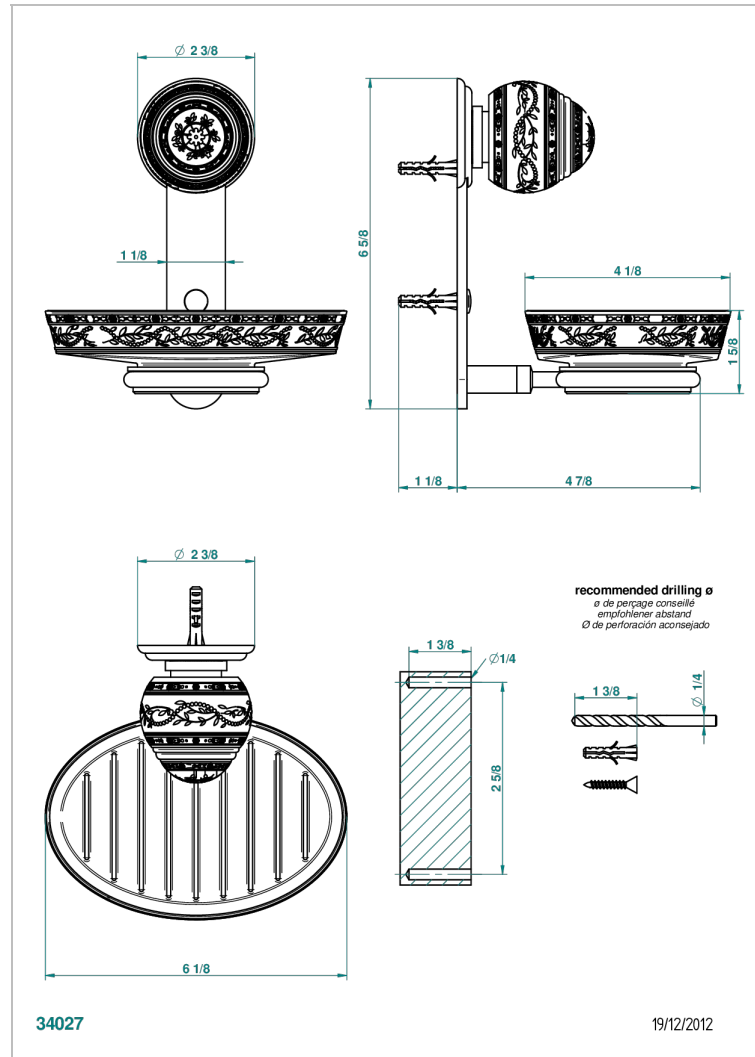

MARQUISE PLATINUM DECOR

A7G-500B

Wall mounted porcelain soap dish

CHARACTERISTIC

- Marquise platinum decor
- Wall mounted porcelain soap dish

AVAILABLE FINITIONS

Antique nickel - H28
 Black ceram - D30
 Blush PVD - H62
 Brass color PVD - H49
 Brown bronze color PVD - F33
 Gold color PVD - H52

Graphite PVD - H64
 Lacquered light bronze - D01
 Matt Umber PVD - H67
 Matt blush PVD - H60
 Matt brass color PVD - H50
 Matt brown bronze color PVD - F34

Matt chrome - C02
 Matt gold - F07
 Matt gold color PVD - H53
 Matt graphite PVD - H65
 Matt nickel (color finish) - C01
 Matt nickel color PVD - H56

Nickel color PVD - H55
 Polished chrome (color finish) - A02
 Polished chrome / Polished gold (color finish) - G02
 Polished gold (color finish) - F01
 Polished nickel - B01
 Soft gold - F30

Soft matt gold - F31
 Umber PVD - H66
 Varnished matt antique red copper (color finish) - H07