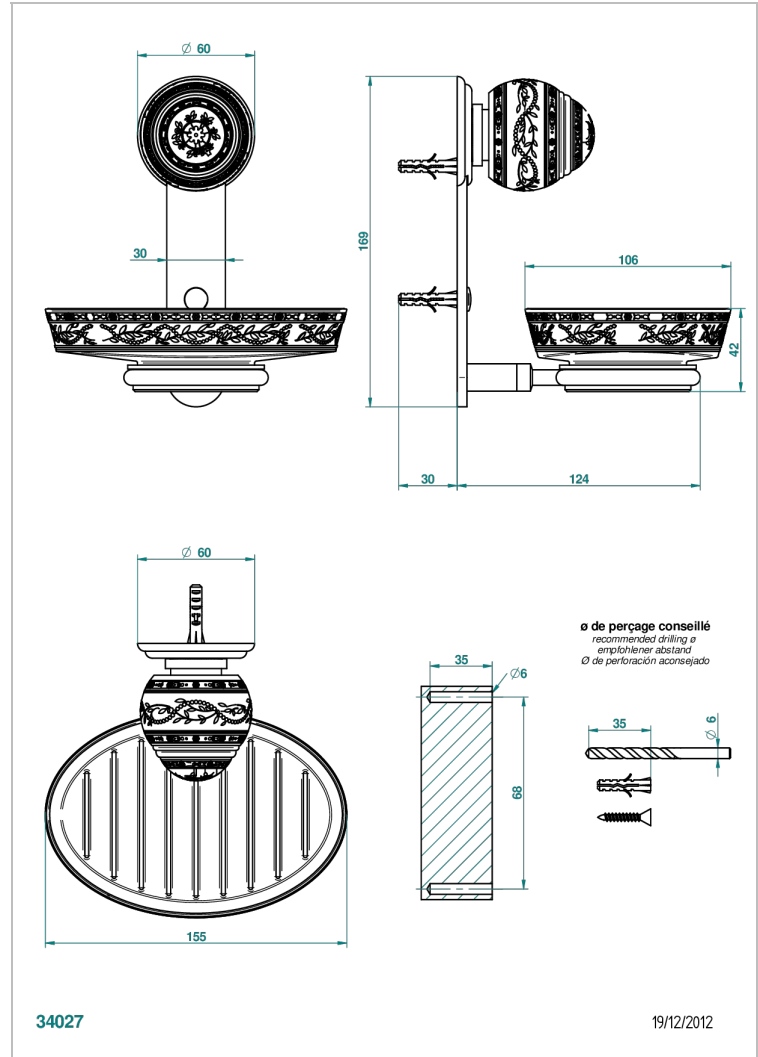

MARQUISE PLATINUM DECOR

A7G-500B

Wall mounted porcelain soap dish

THG[®]
PARIS

CHARACTERISTIC

- Marquise platinum decor
- Wall mounted porcelain soap dish

AVAILABLE FINITIONS

Antique nickel - H28
Black ceram - D30
Blush PVD - H62
Brass color PVD - H49
Brown bronze color PVD - F33
Gold color PVD - H52

Graphite PVD - H64
Lacquered light bronze - D01
Matt Umber PVD - H67
Matt blush PVD - H60
Matt brass color PVD - H50
Matt brown bronze color PVD - F34

Matt chrome - C02
Matt gold - F07
Matt gold color PVD - H53
Matt graphite PVD - H65
Matt nickel (color finish) - C01
Matt nickel color PVD - H56

Nickel color PVD - H55
Polished chrome (color finish) - A02
Polished chrome / Polished gold (color finish) - G02
Polished gold (color finish) - F01
Polished nickel - B01
Soft gold - F30

Soft matt gold - F31
Umber PVD - H66
Varnished matt antique red copper (color finish) - H07