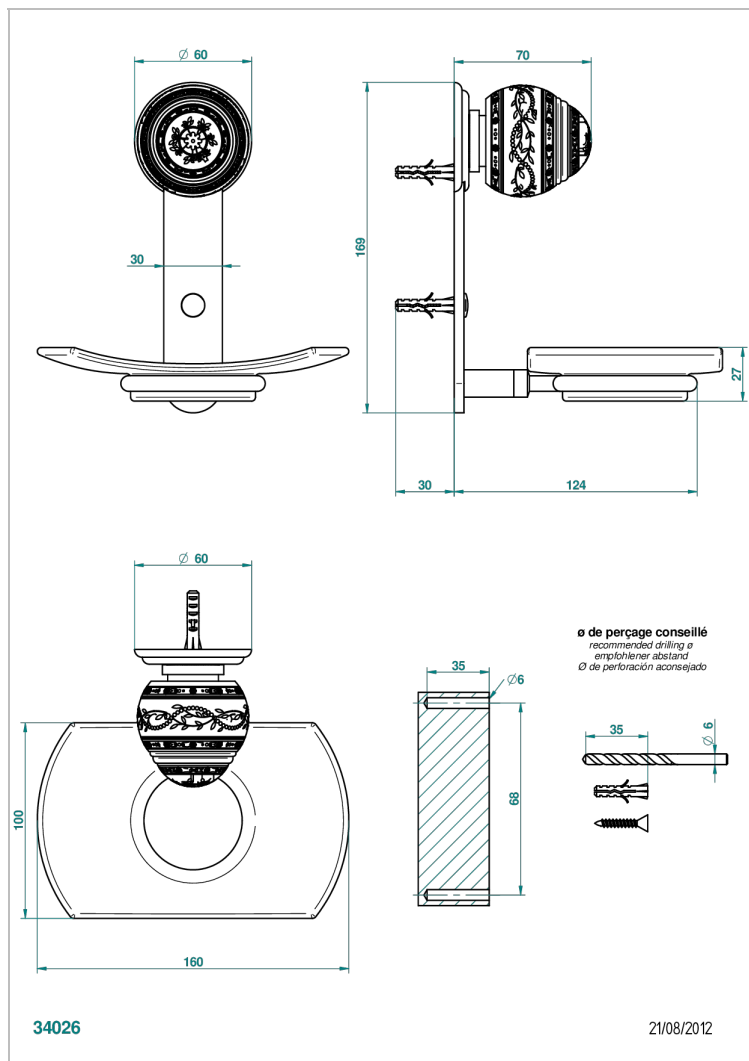

MARQUISE PLATINUM DECOR

A7G-500

Glass soap dish, wall mounted

CHARACTERISTIC

- Marquise platinum decor
- Glass soap dish, wall mounted

AVAILABLE FINITIONS

Black ceram - D30
Blush PVD - H62
Brass color PVD - H49
Brown bronze color PVD - F33
Chrome polished - A02
Chrome polished / gold polished - G02