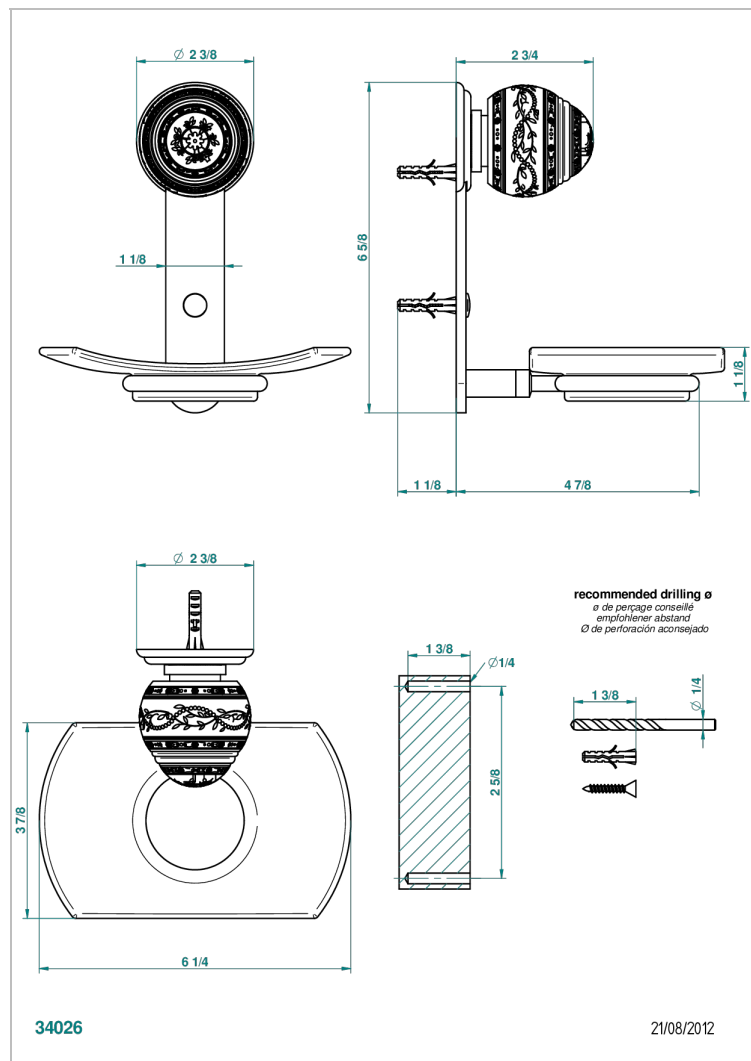

MARQUISE PLATINUM DECOR

A7G-500

Glass soap dish, wall mounted

CHARACTERISTIC

- Marquise platinum decor
- Glass soap dish, wall mounted

AVAILABLE FINITIONS

Black ceram - D30

Blush PVD - H62