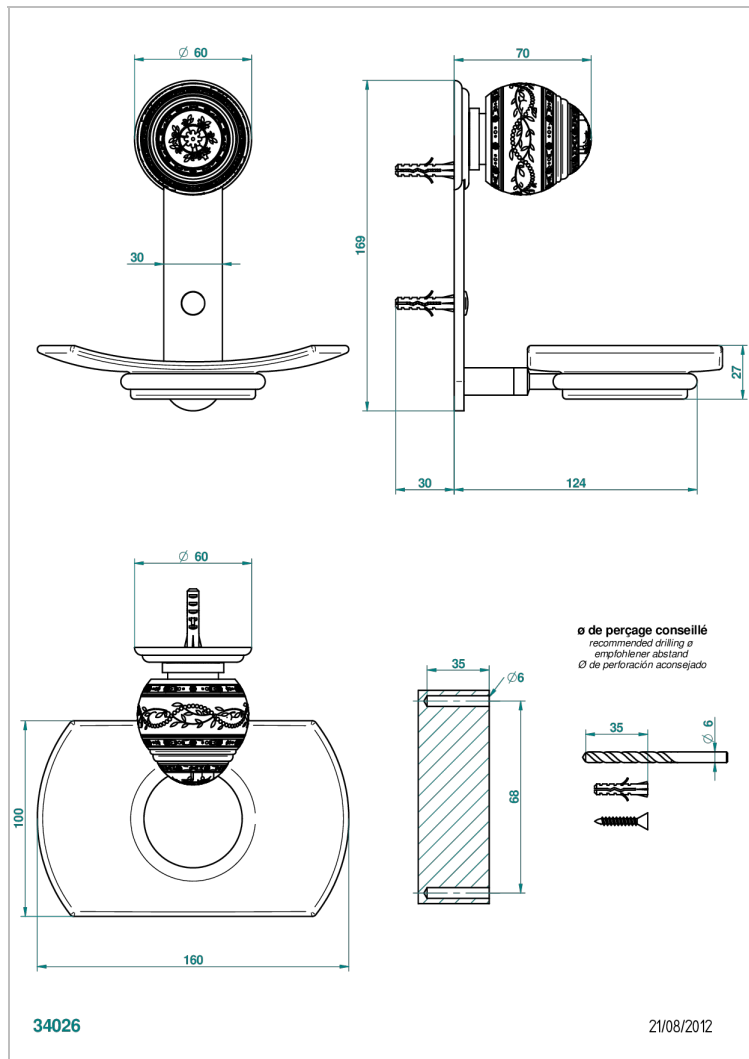

# MARQUISE PLATINUM DECOR

A7G-500

Wall mounted glass soap dish

THG<sup>®</sup>  
PARIS

## CHARACTERISTIC

- Marquise platinum decor
- Wall mounted glass soap dish