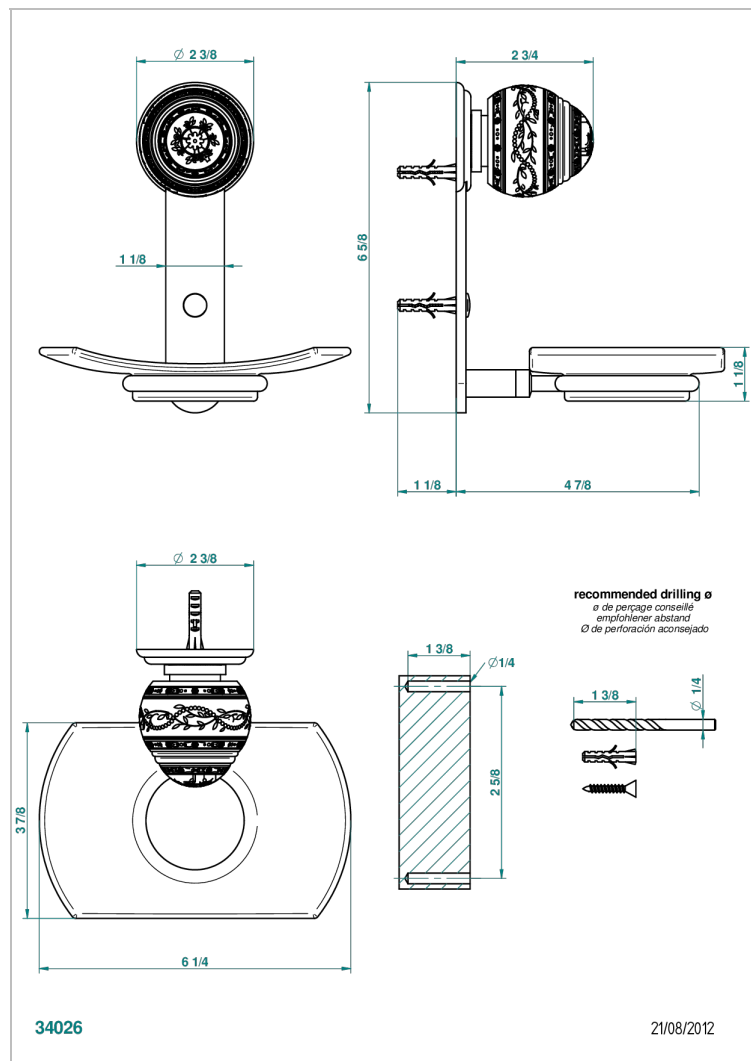

MARQUISE PLATINUM DECOR

A7G-500

Wall mounted glass soap dish

CHARACTERISTIC

- Marquise platinum decor
- Wall mounted glass soap dish

AVAILABLE FINITIONS

Antique nickel - H28
Black ceram - D30
Blush PVD - H62
Brass color PVD - H49
Brown bronze color PVD - F33
Gold color PVD - H52

Nickel color PVD - H55
Polished chrome (color finish) - A02
Polished chrome / Polished gold (color finish) - G02
Polished gold (color finish) - F01
Polished nickel - B01
Soft gold - F30

Soft matt gold - F31
Umber PVD - H66
Varnished matt antique red copper (color finish) - H07