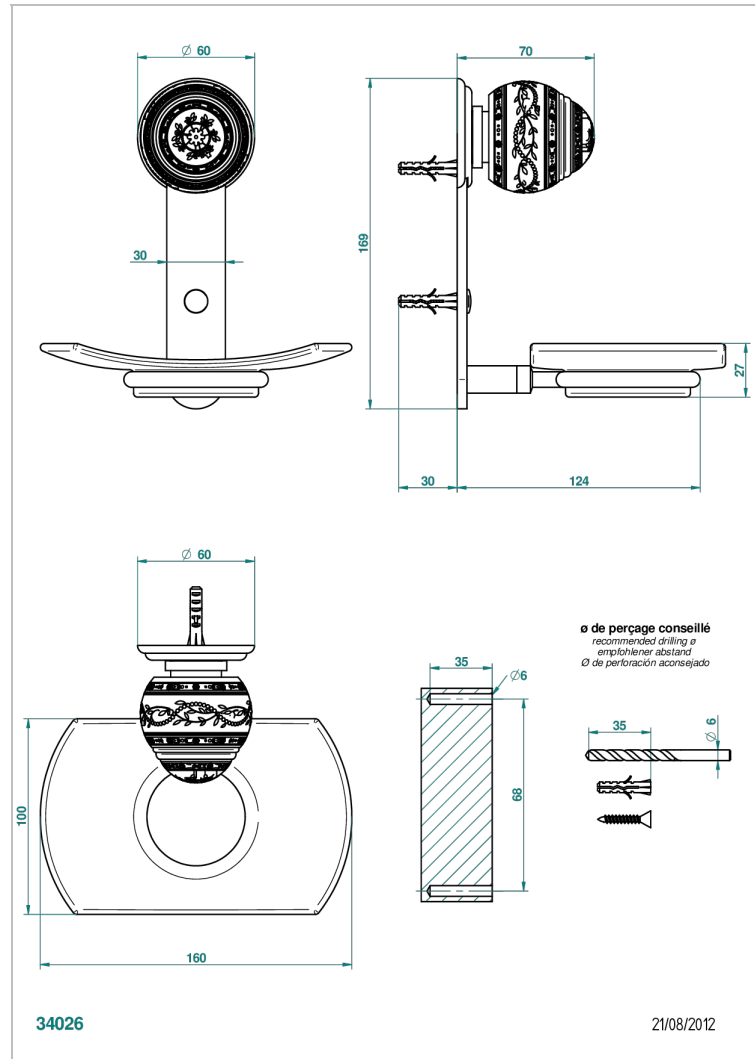

MARQUISE PLATINUM DECOR

A7G-500

Wall mounted glass soap dish

THG[®]
PARIS

CHARACTERISTIC

- Marquise platinum decor
- Wall mounted glass soap dish

AVAILABLE FINITIONS

Antique nickel - H28
Black ceram - D30
Blush PVD - H62
Brass color PVD - H49
Brown bronze color PVD - F33
Gold color PVD - H52

Nickel color PVD - H55
Polished chrome (color finish) - A02
Polished chrome / Polished gold (color finish) - G02
Polished gold (color finish) - F01
Polished nickel - B01
Soft gold - F30

Soft matt gold - F31
Umber PVD - H66
Varnished matt antique red copper (color finish) - H07