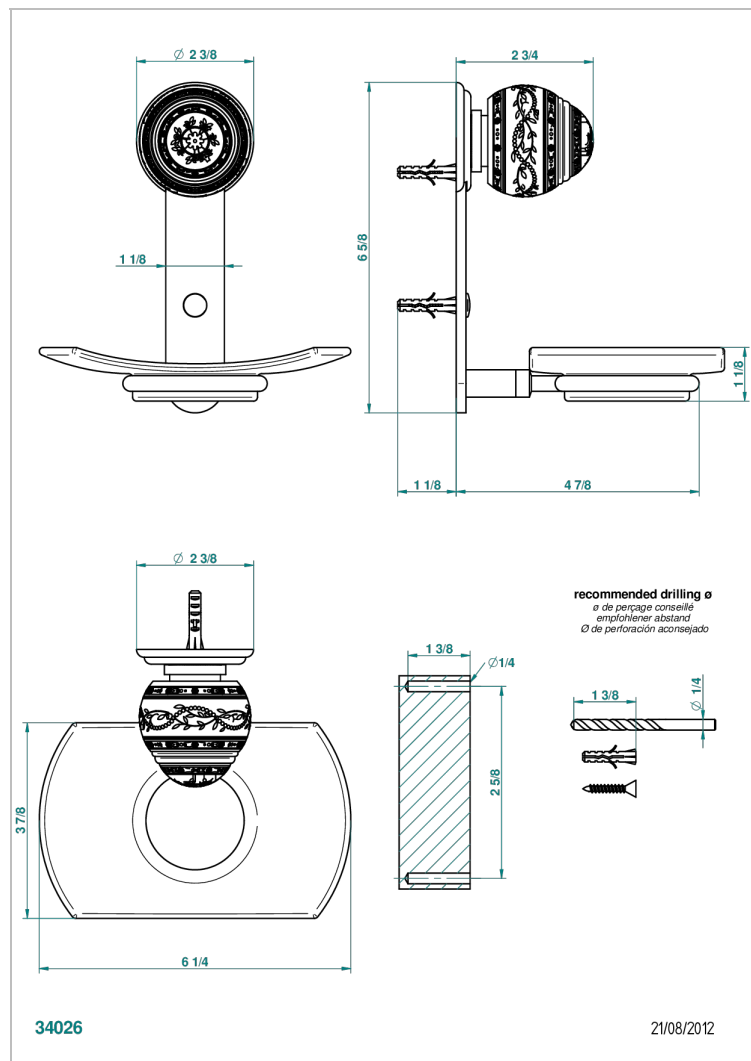

# MARQUISE PLATINUM DECOR

A7G-500

Wall mounted glass soap dish

## CHARACTERISTIC

- Marquise platinum decor
- Wall mounted glass soap dish